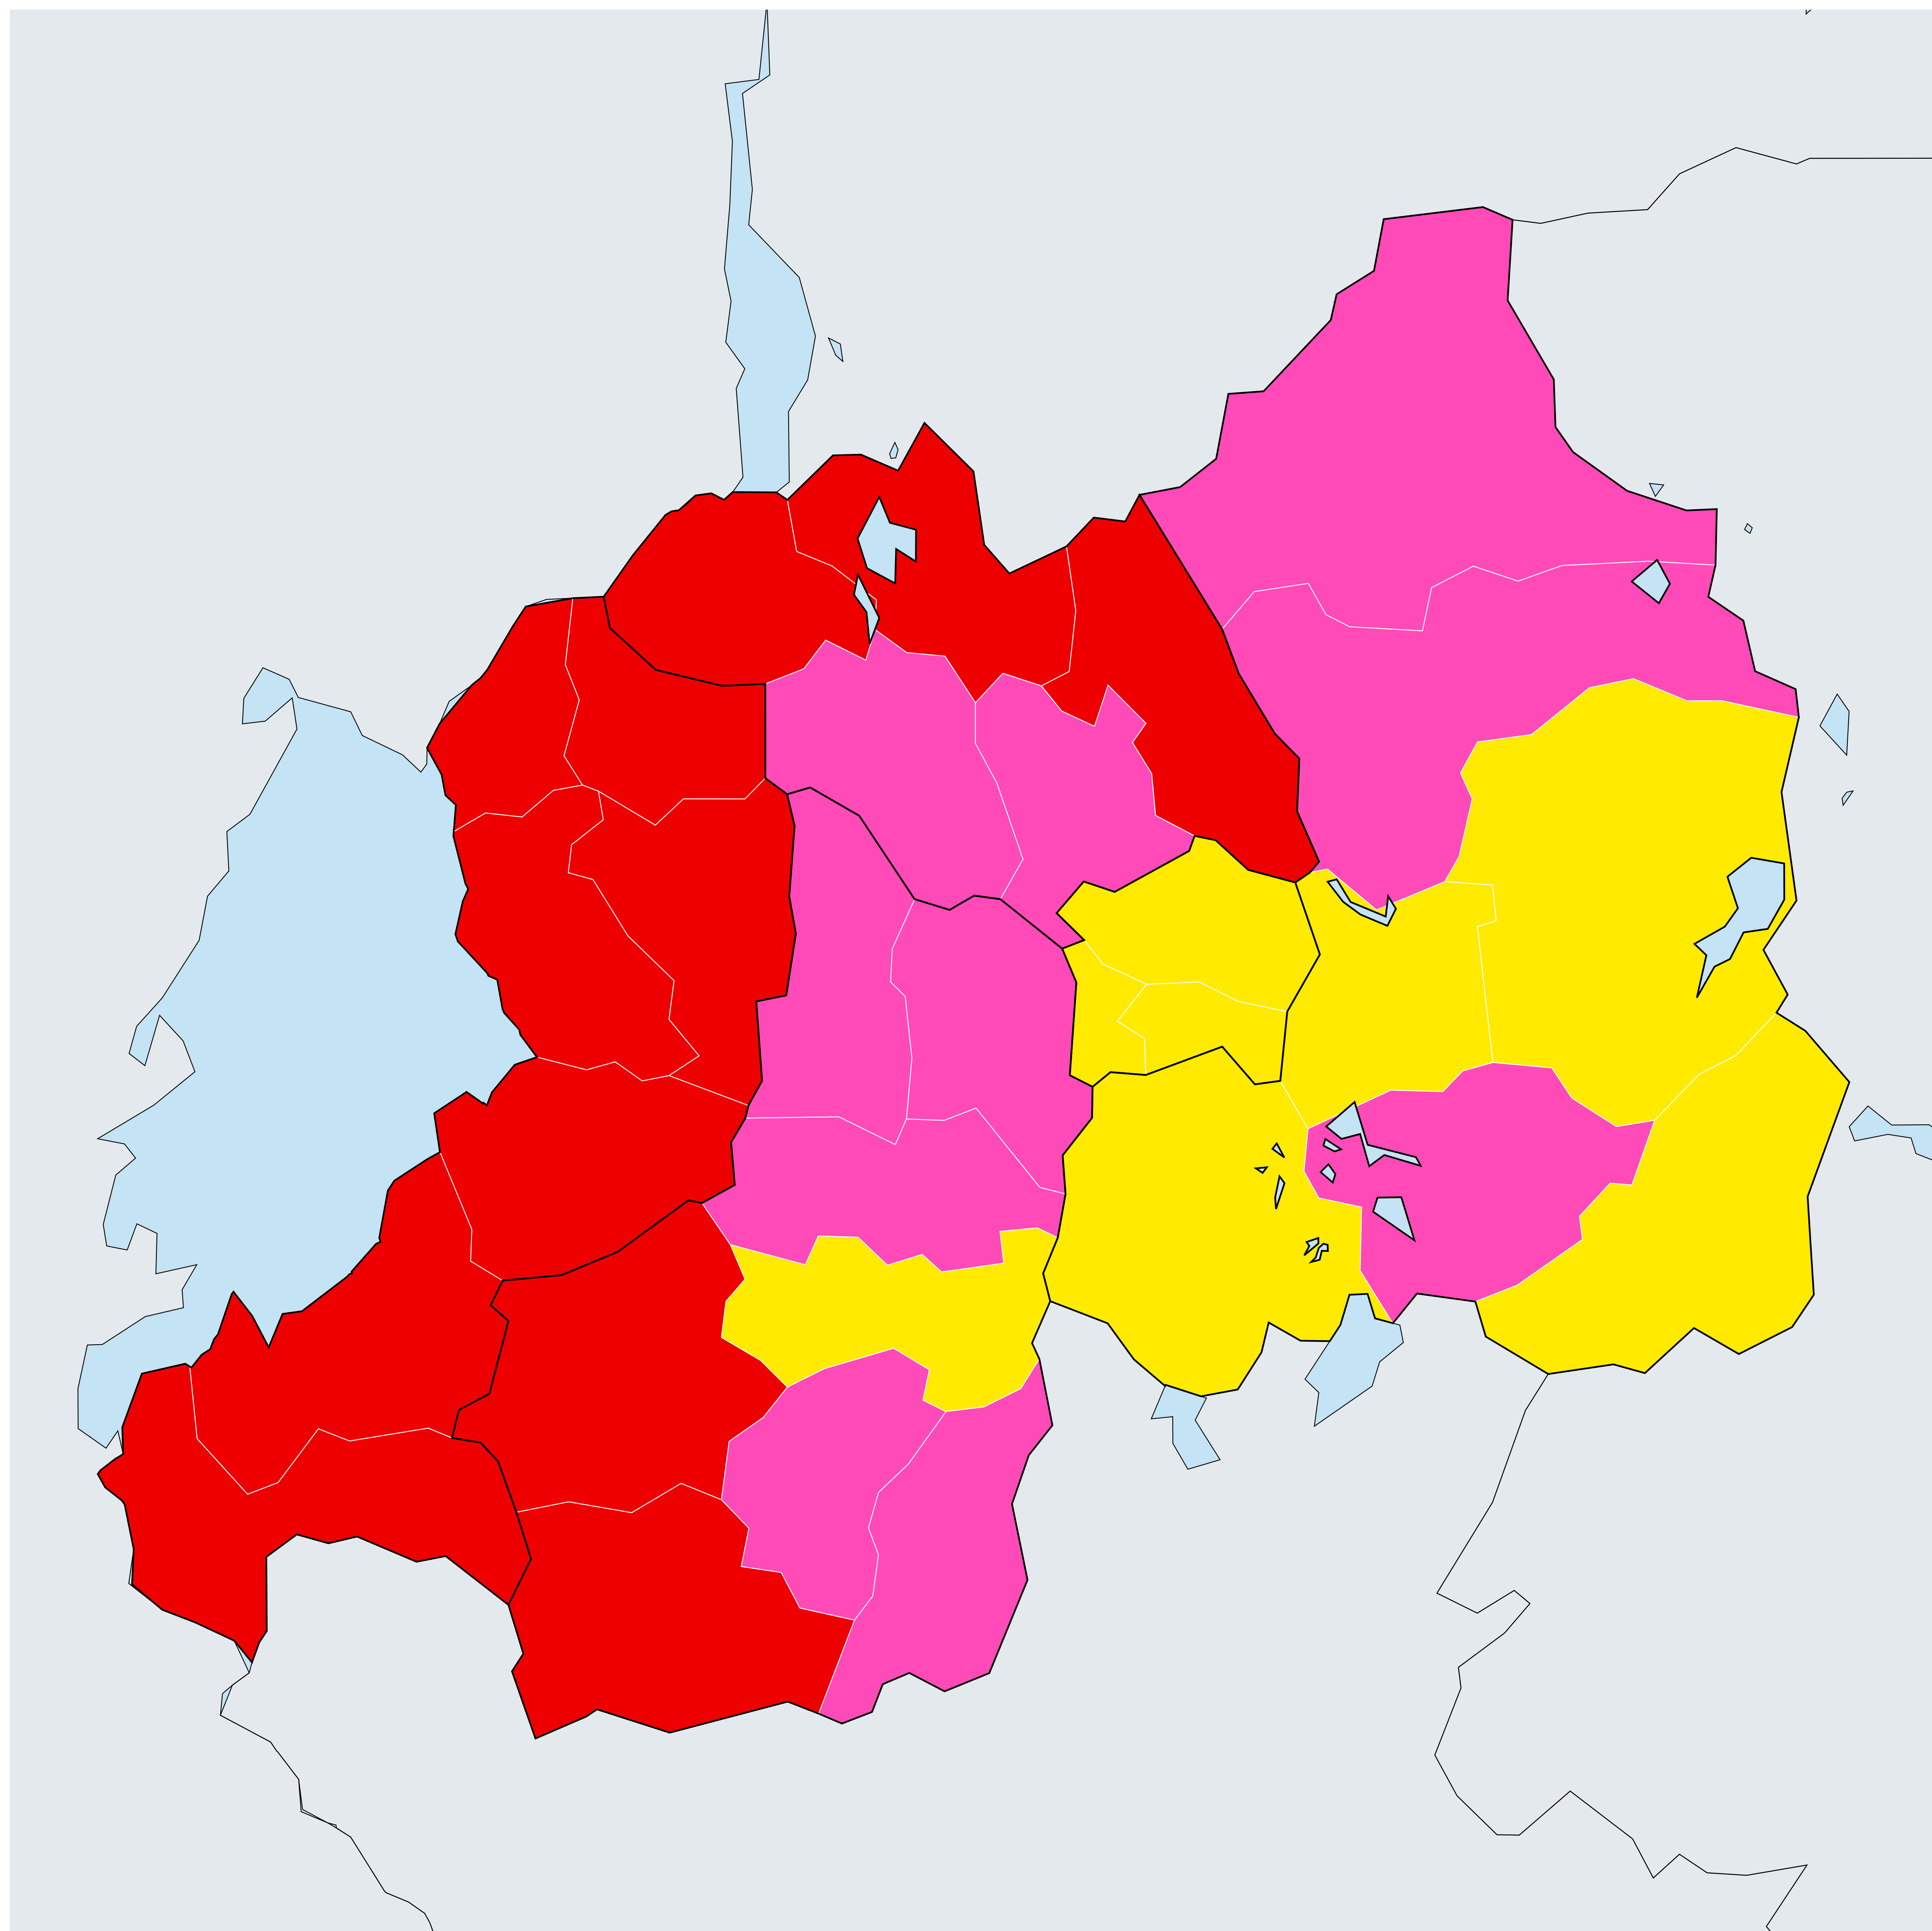

# Rwanda (2014)

## Status of Soil-transmitted helminthiasis Elimination

100 KM

Boundaries, names and designations used here do not imply expression of WHO opinion concerning the legal status of any country, territory or area, or of its authorities, or concerning delimitation of frontiers or boundaries. Dotted / dashed lines represent approximate border lines for which there may not yet be full agreement.

### Soil-transmitted helminthiasis > Endemicity

**Data Source:** Data provided by health ministries to ESPEN through WHO reporting processes. All reasonable precautions have been taken to verify this information