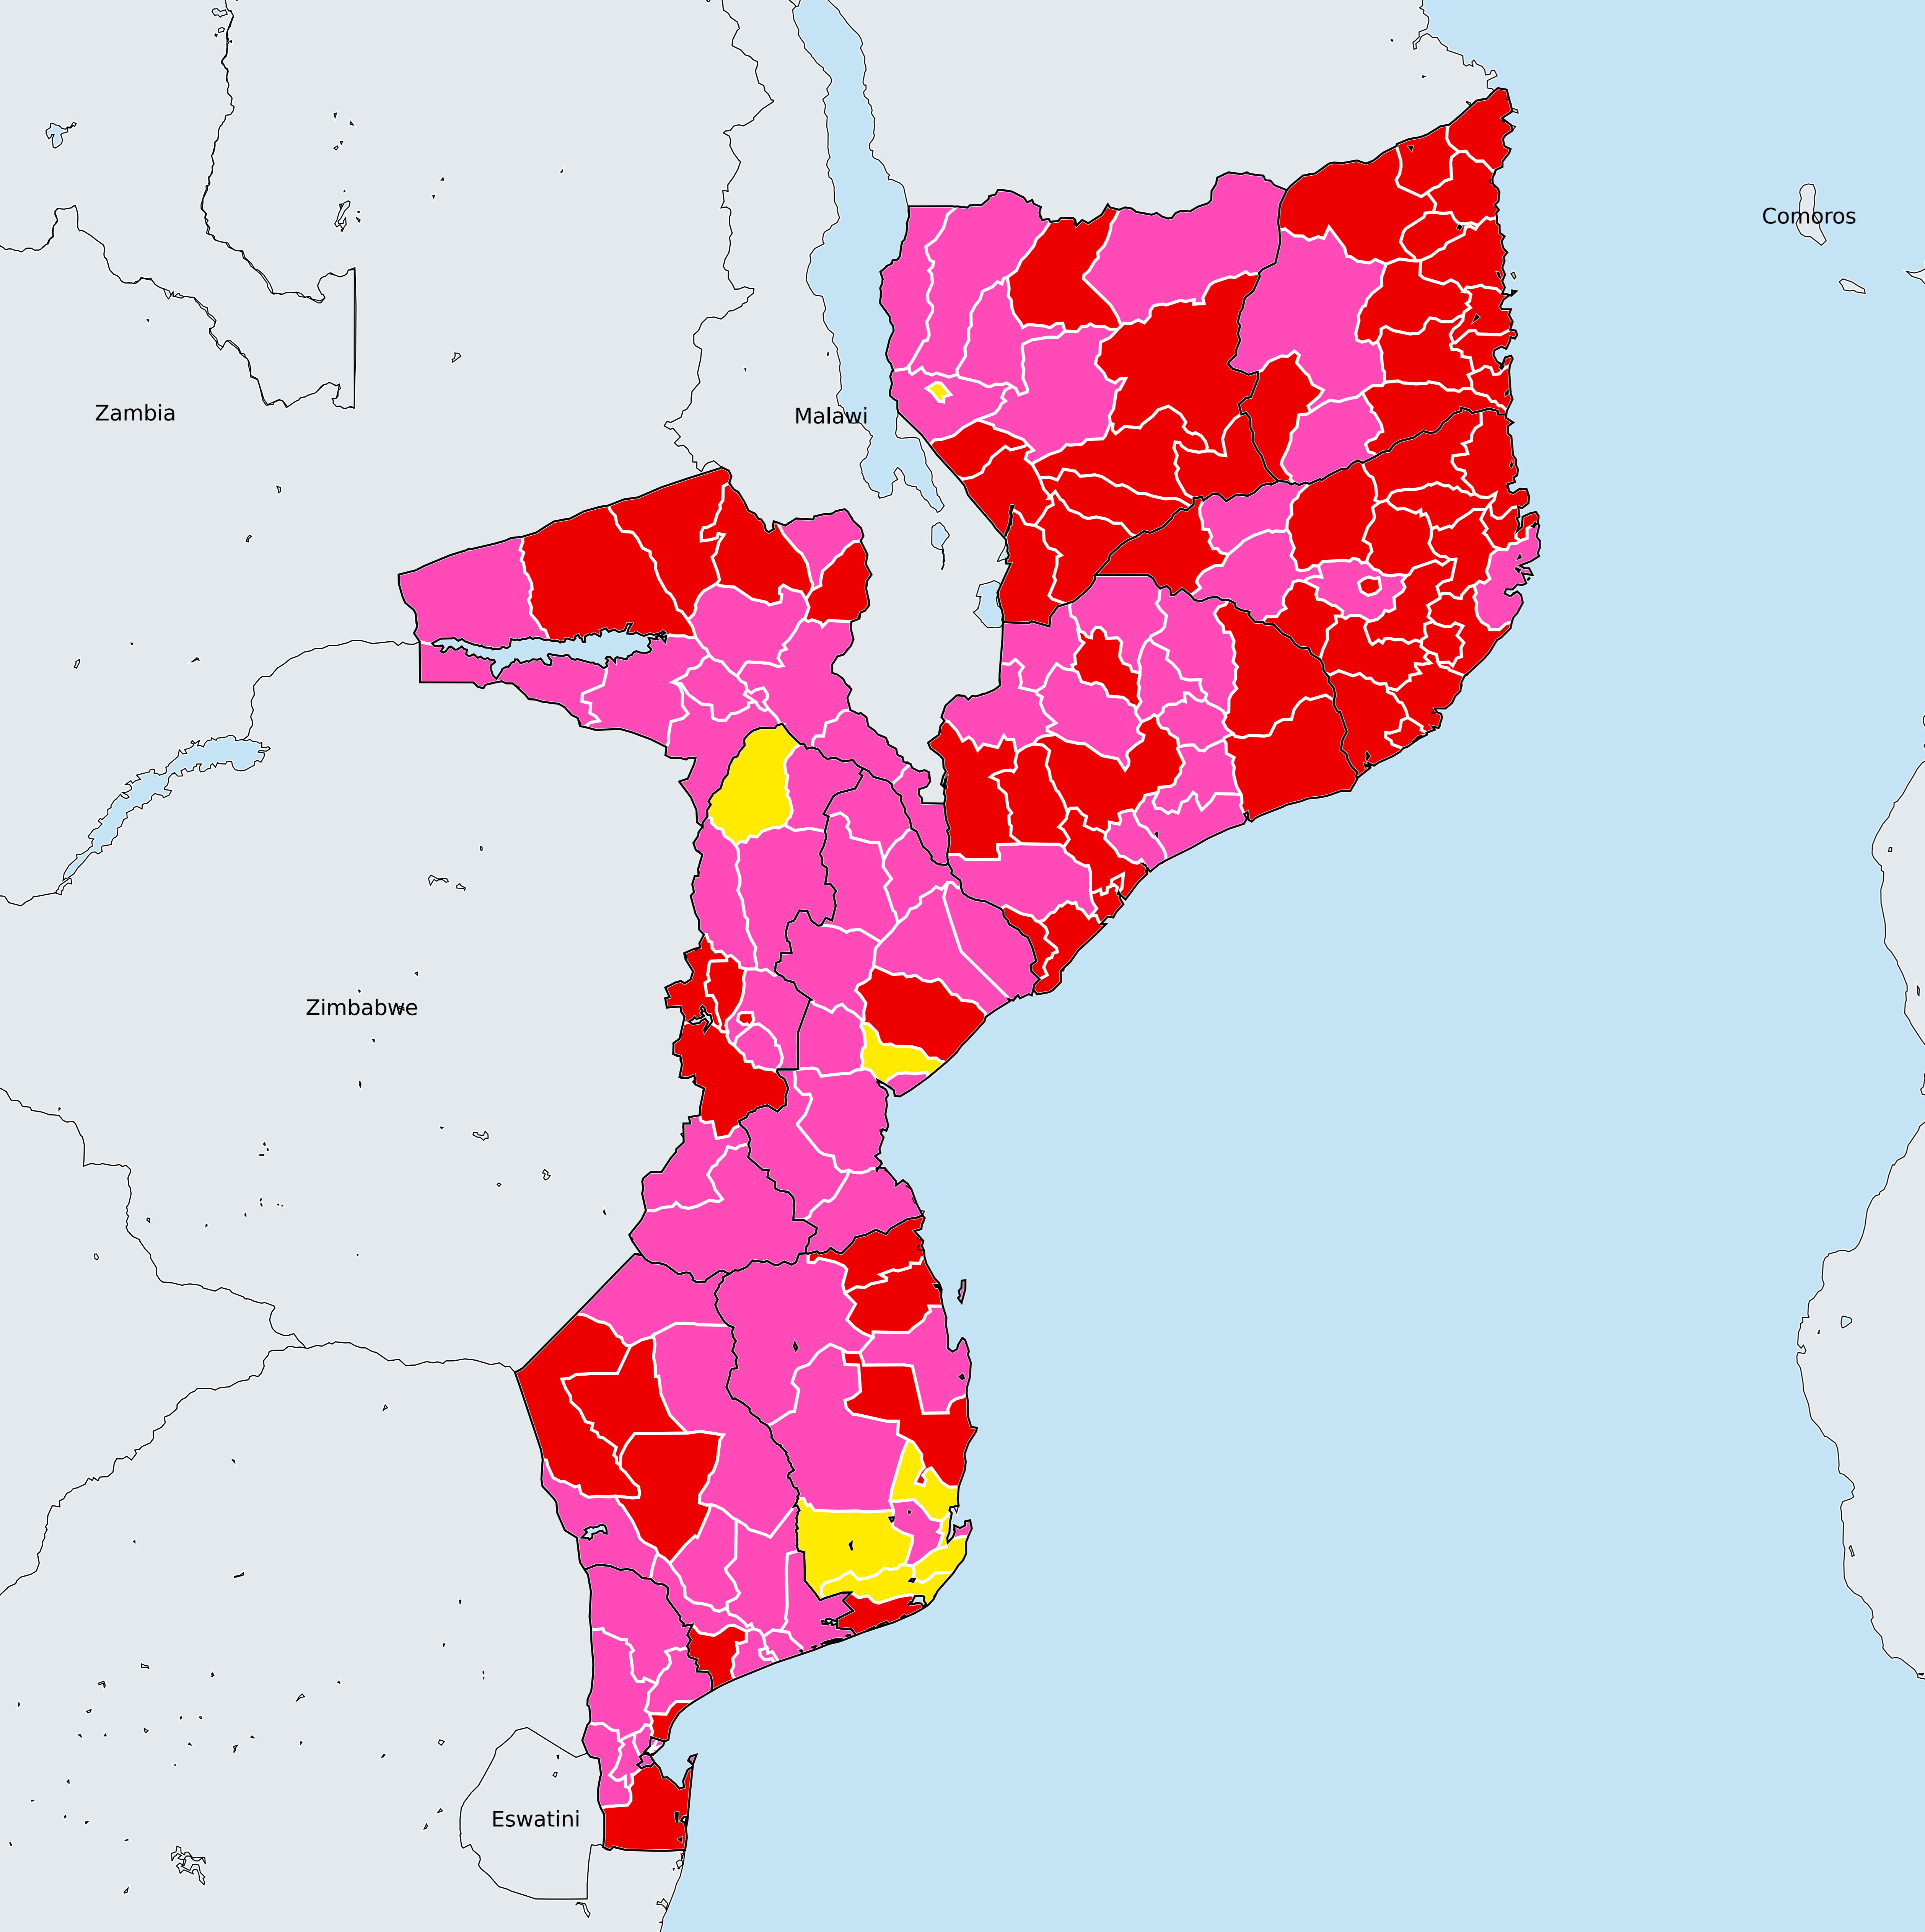

# Mozambique (2021)

## Status of Soil-transmitted helminthiasis Elimination

### Soil-transmitted helminthiasis > Endemicity

Boundaries, names and designations used here do not imply expression of WHO opinion concerning the legal status of any country, territory or area, or of its authorities, or concerning delimitation of frontiers or boundaries. Dotted / dashed lines represent approximate border lines for which there may not yet be full agreement.

Zambia

Malawi

Comoros

Zimbabwe

Eswatini

1000 KM