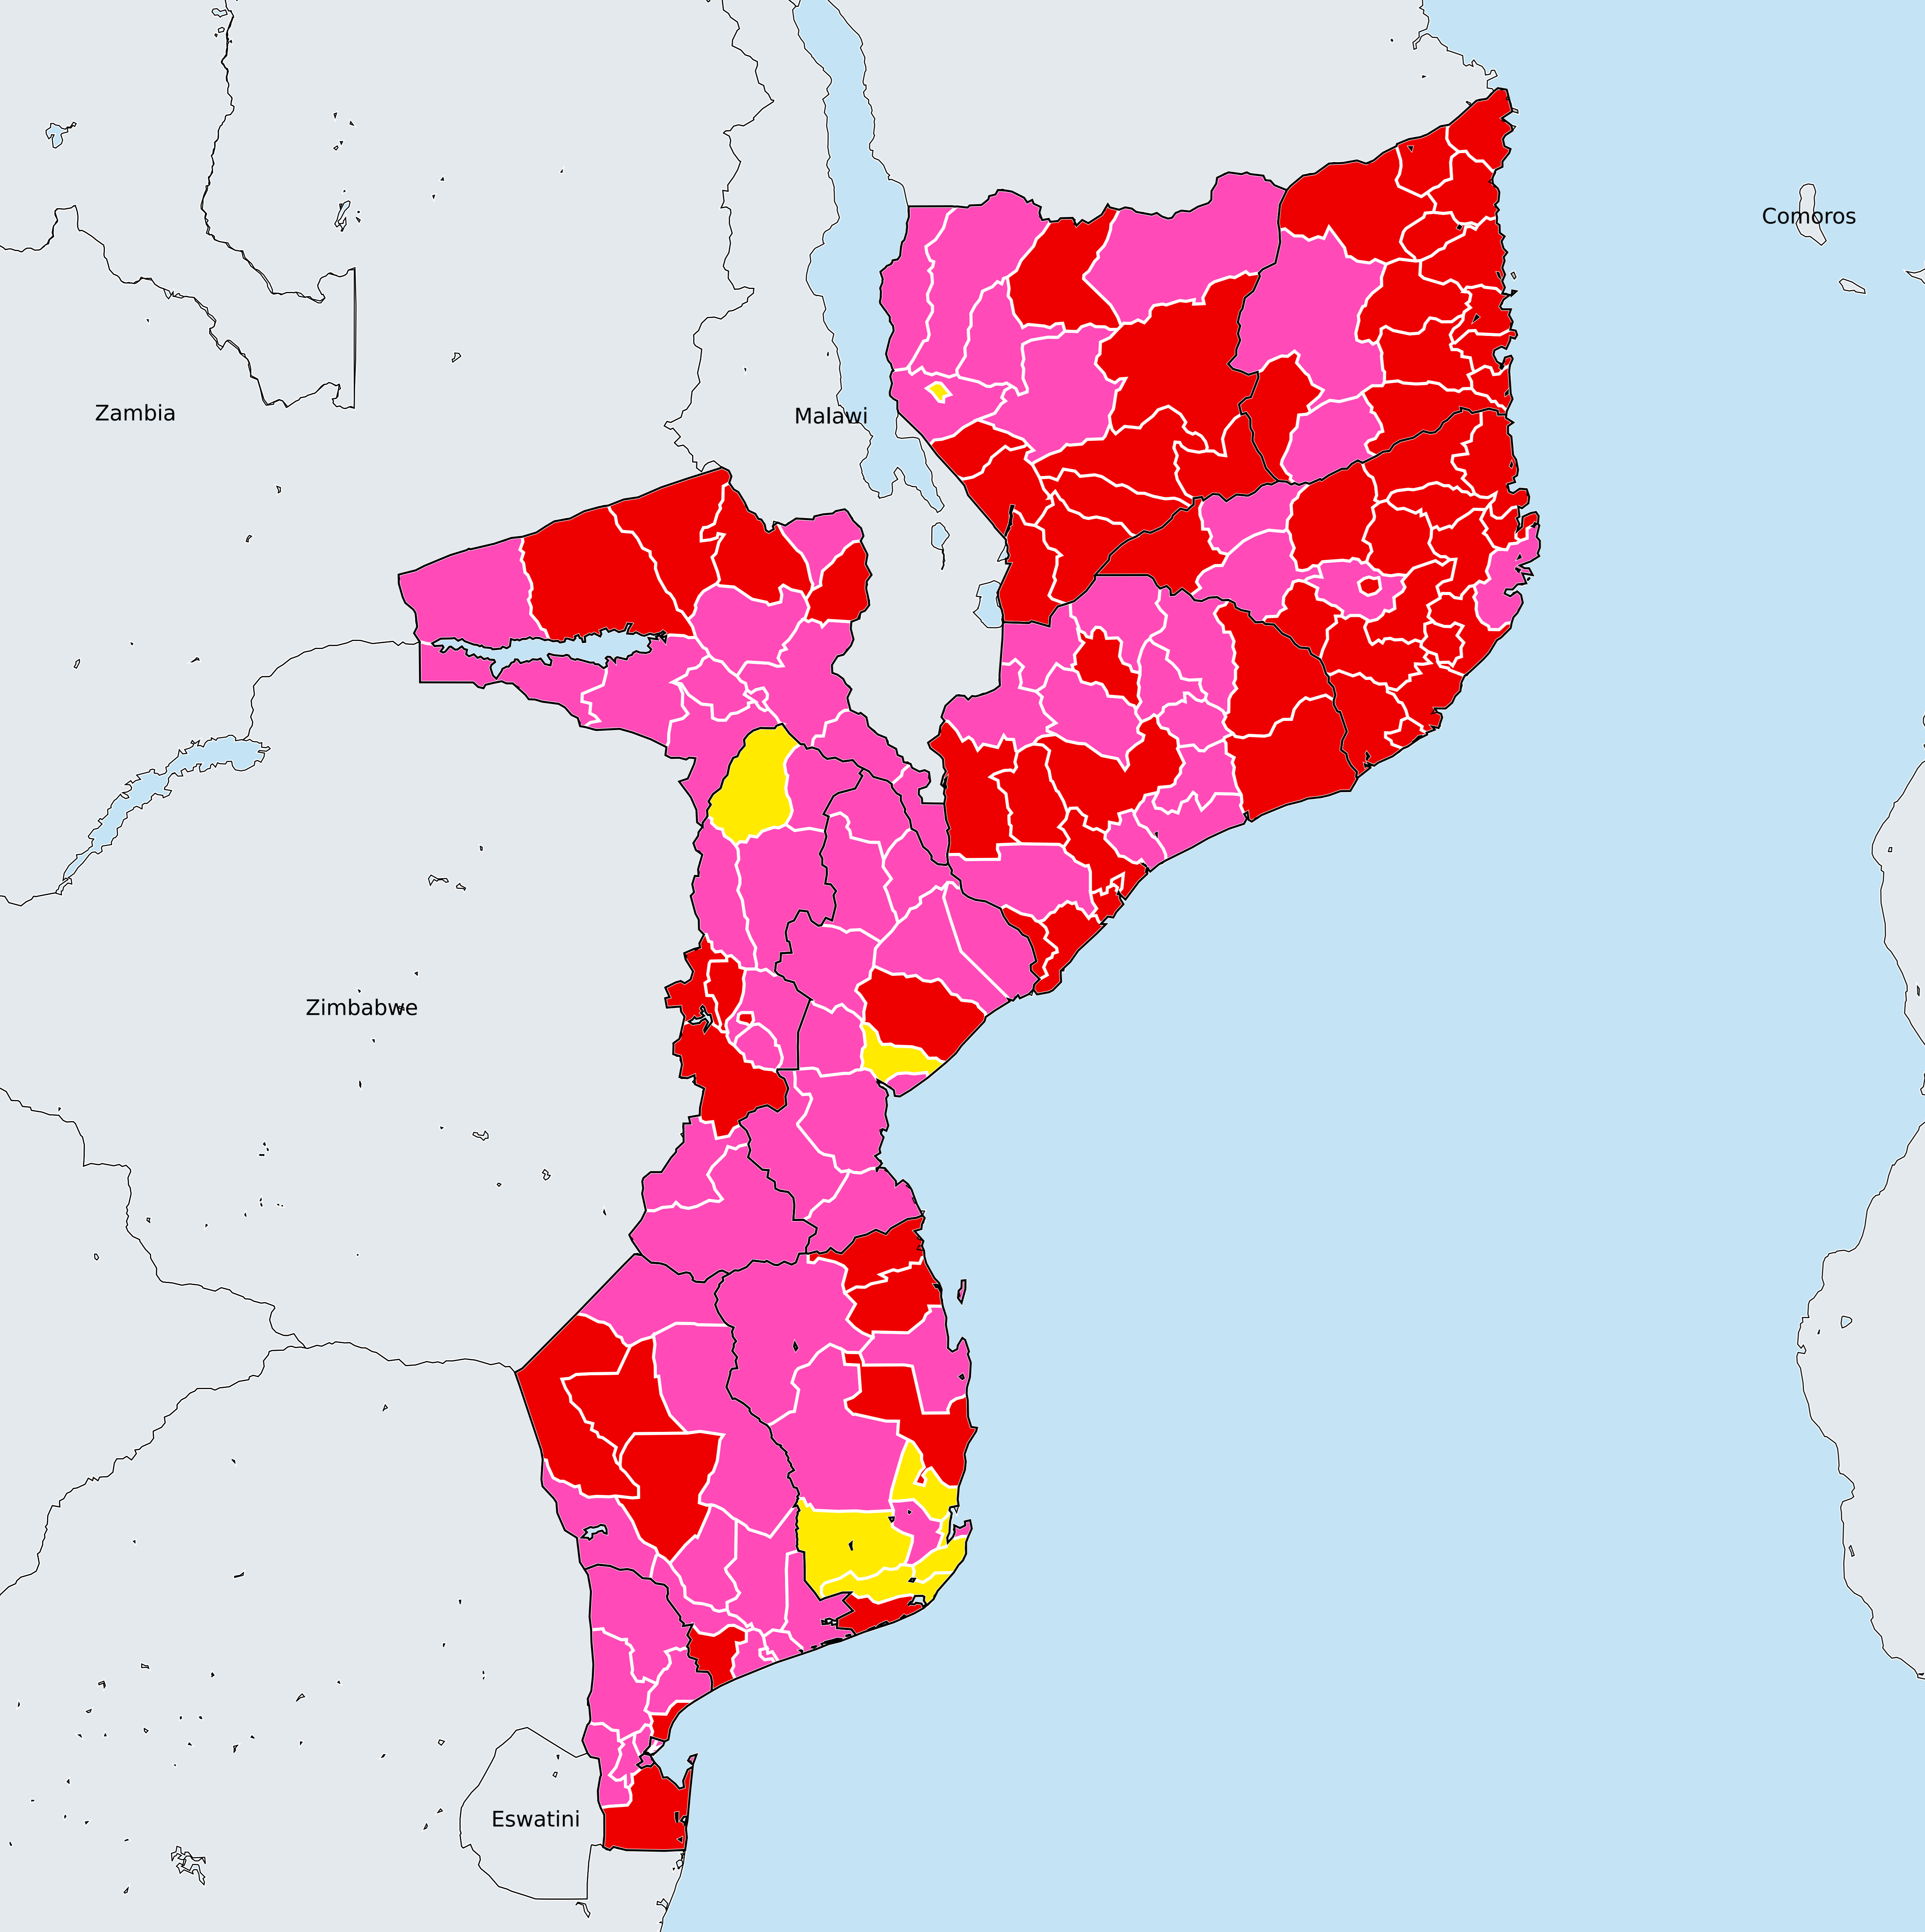

Mozambique (2020)

Status of Soil-transmitted helminthiasis Elimination

Soil-transmitted helminthiasis > Endemicity

Boundaries, names and designations used here do not imply expression of WHO opinion concerning the legal status of any country, territory or area, or of its authorities, or concerning delimitation of frontiers or boundaries. Dotted / dashed lines represent approximate border lines for which there may not yet be full agreement.

Data Source:

Data provided by health ministries to ESPEN through WHO reporting processes. All reasonable precautions have been taken to verify this information

Copyright 2023 WHO. All rights reserved. Generated 19 September 2023

Zambia

Malawi

Comoros

Zimbabwe

Eswatini

1000 KM