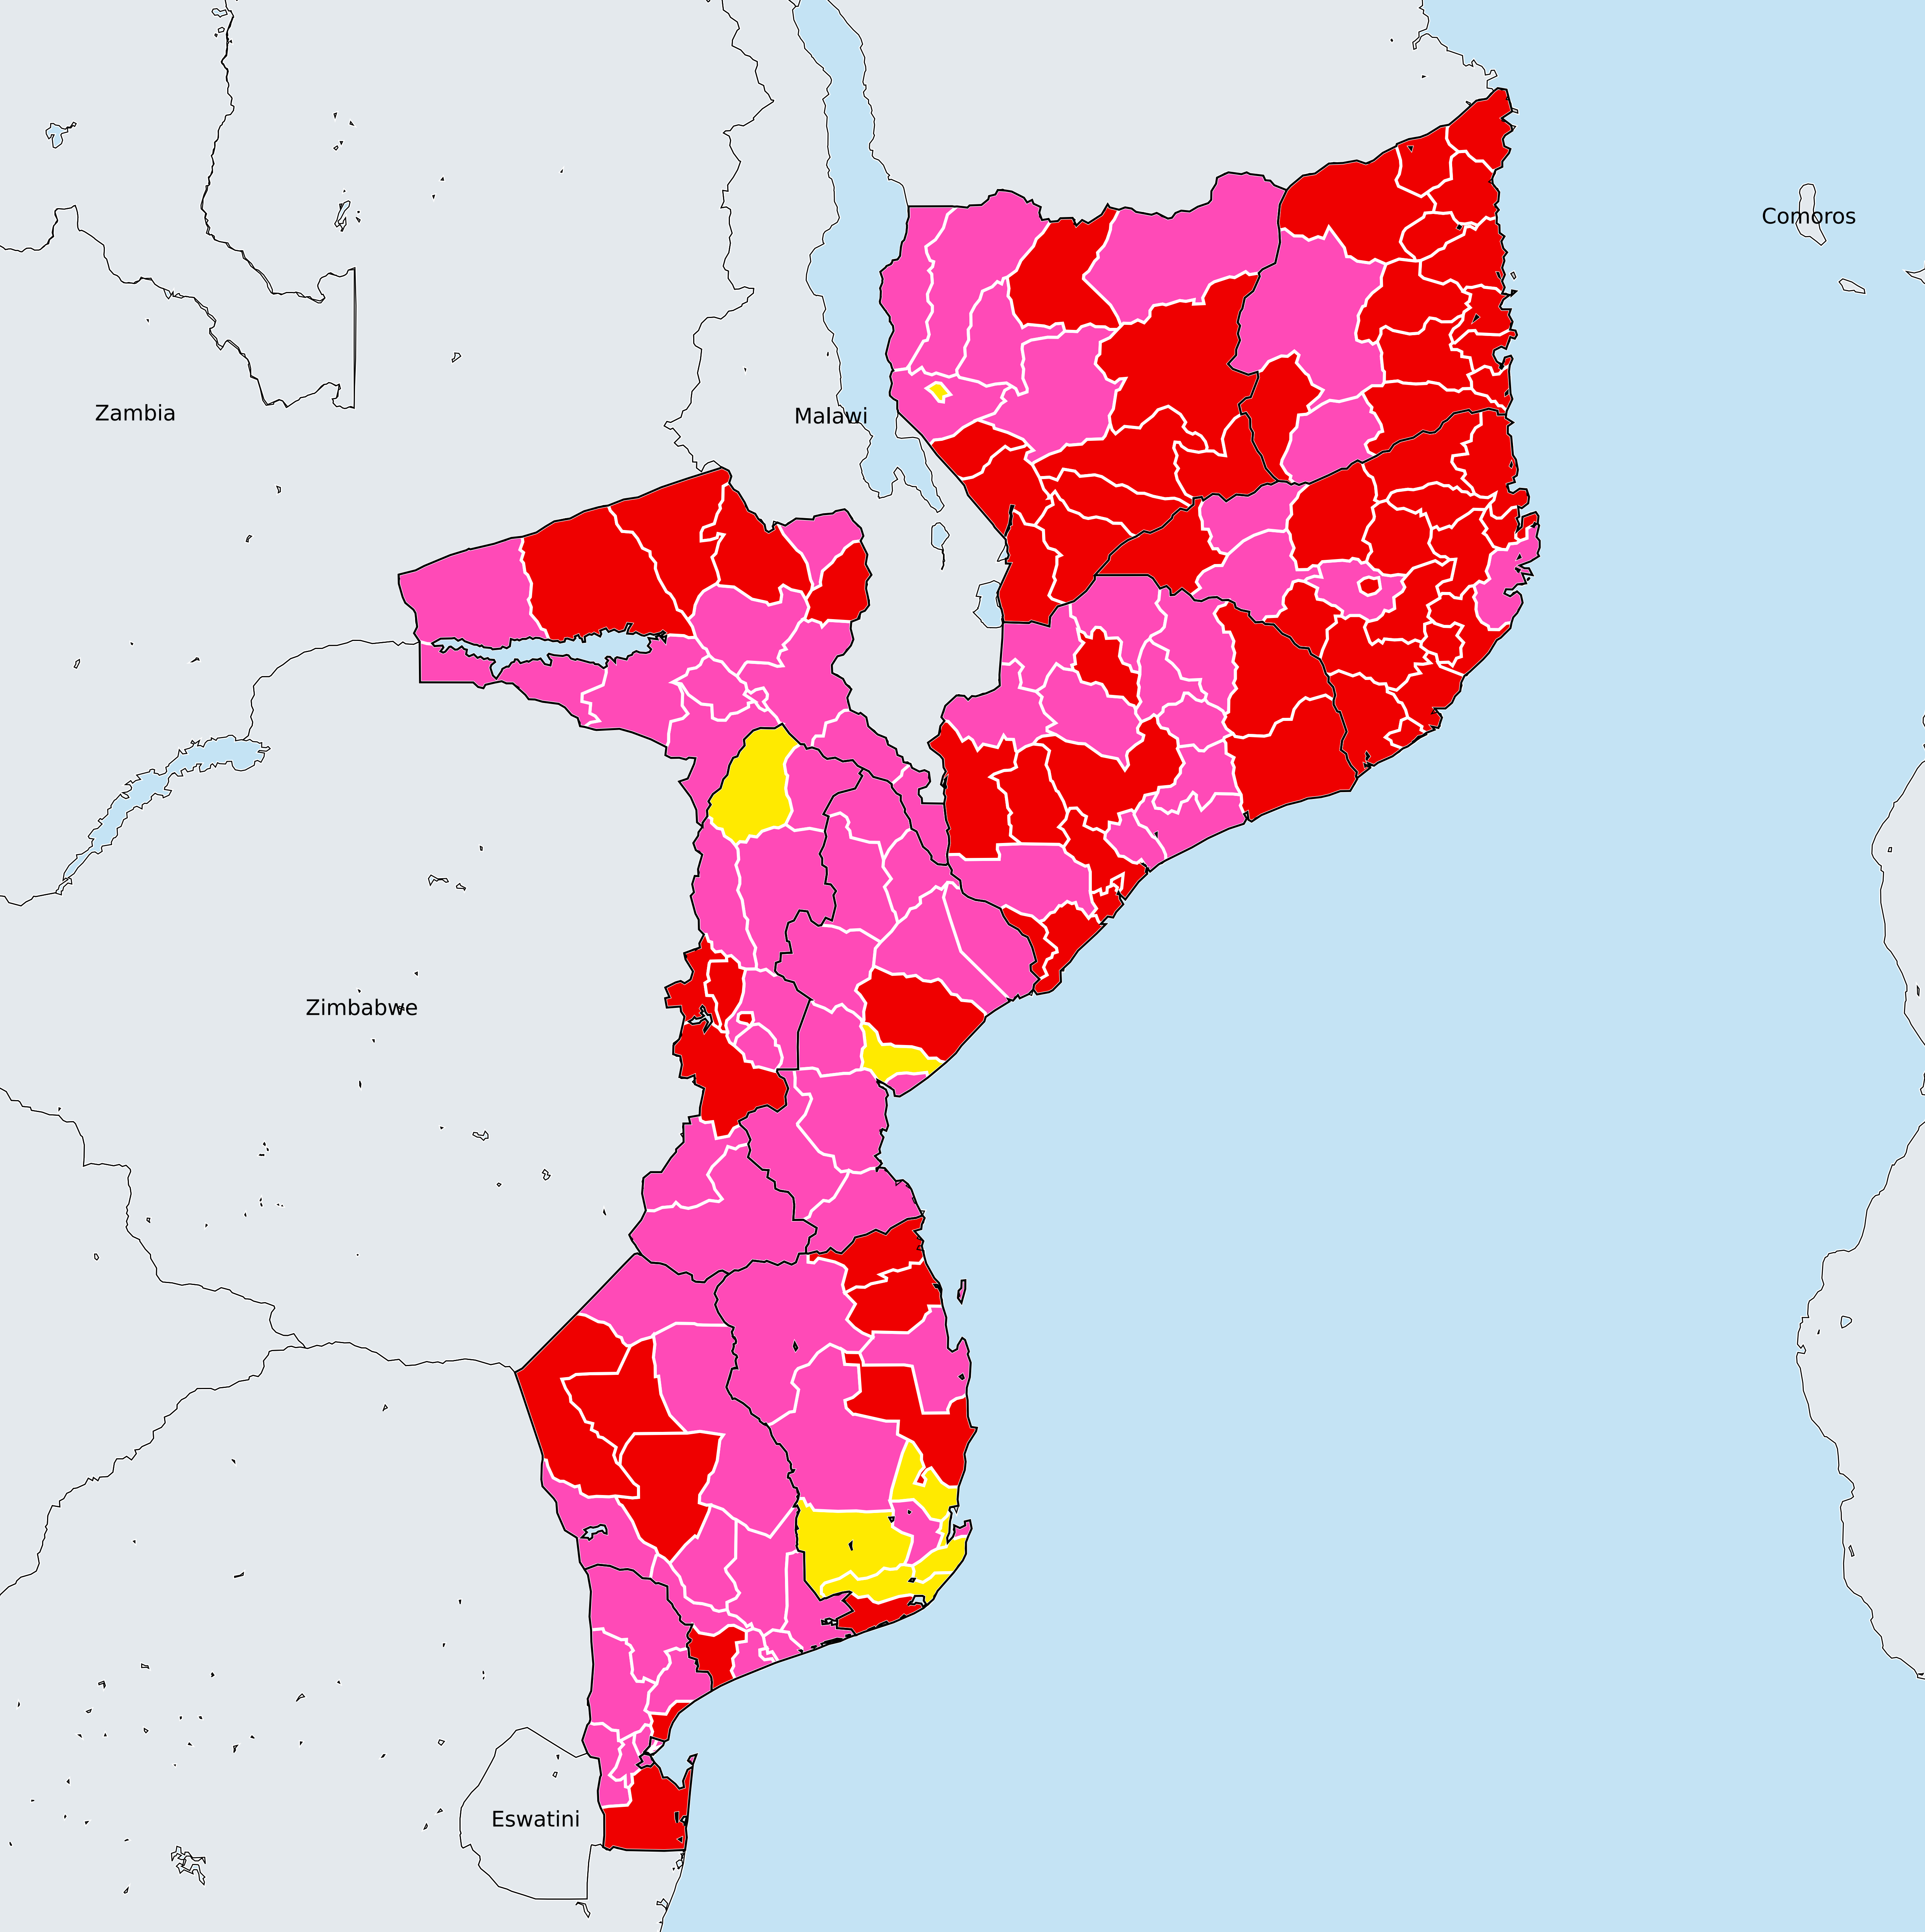

# Mozambique (2019)

## Status of Soil-transmitted helminthiasis Elimination

### Soil-transmitted helminthiasis > Endemicity

Boundaries, names and designations used here do not imply expression of WHO opinion concerning the legal status of any country, territory or area, or of its authorities, or concerning delimitation of frontiers or boundaries. Dotted / dashed lines represent approximate border lines for which there may not yet be full agreement.

Zambia

Malawi

Comoros

Zimbabwe

Eswatini

1000 KM