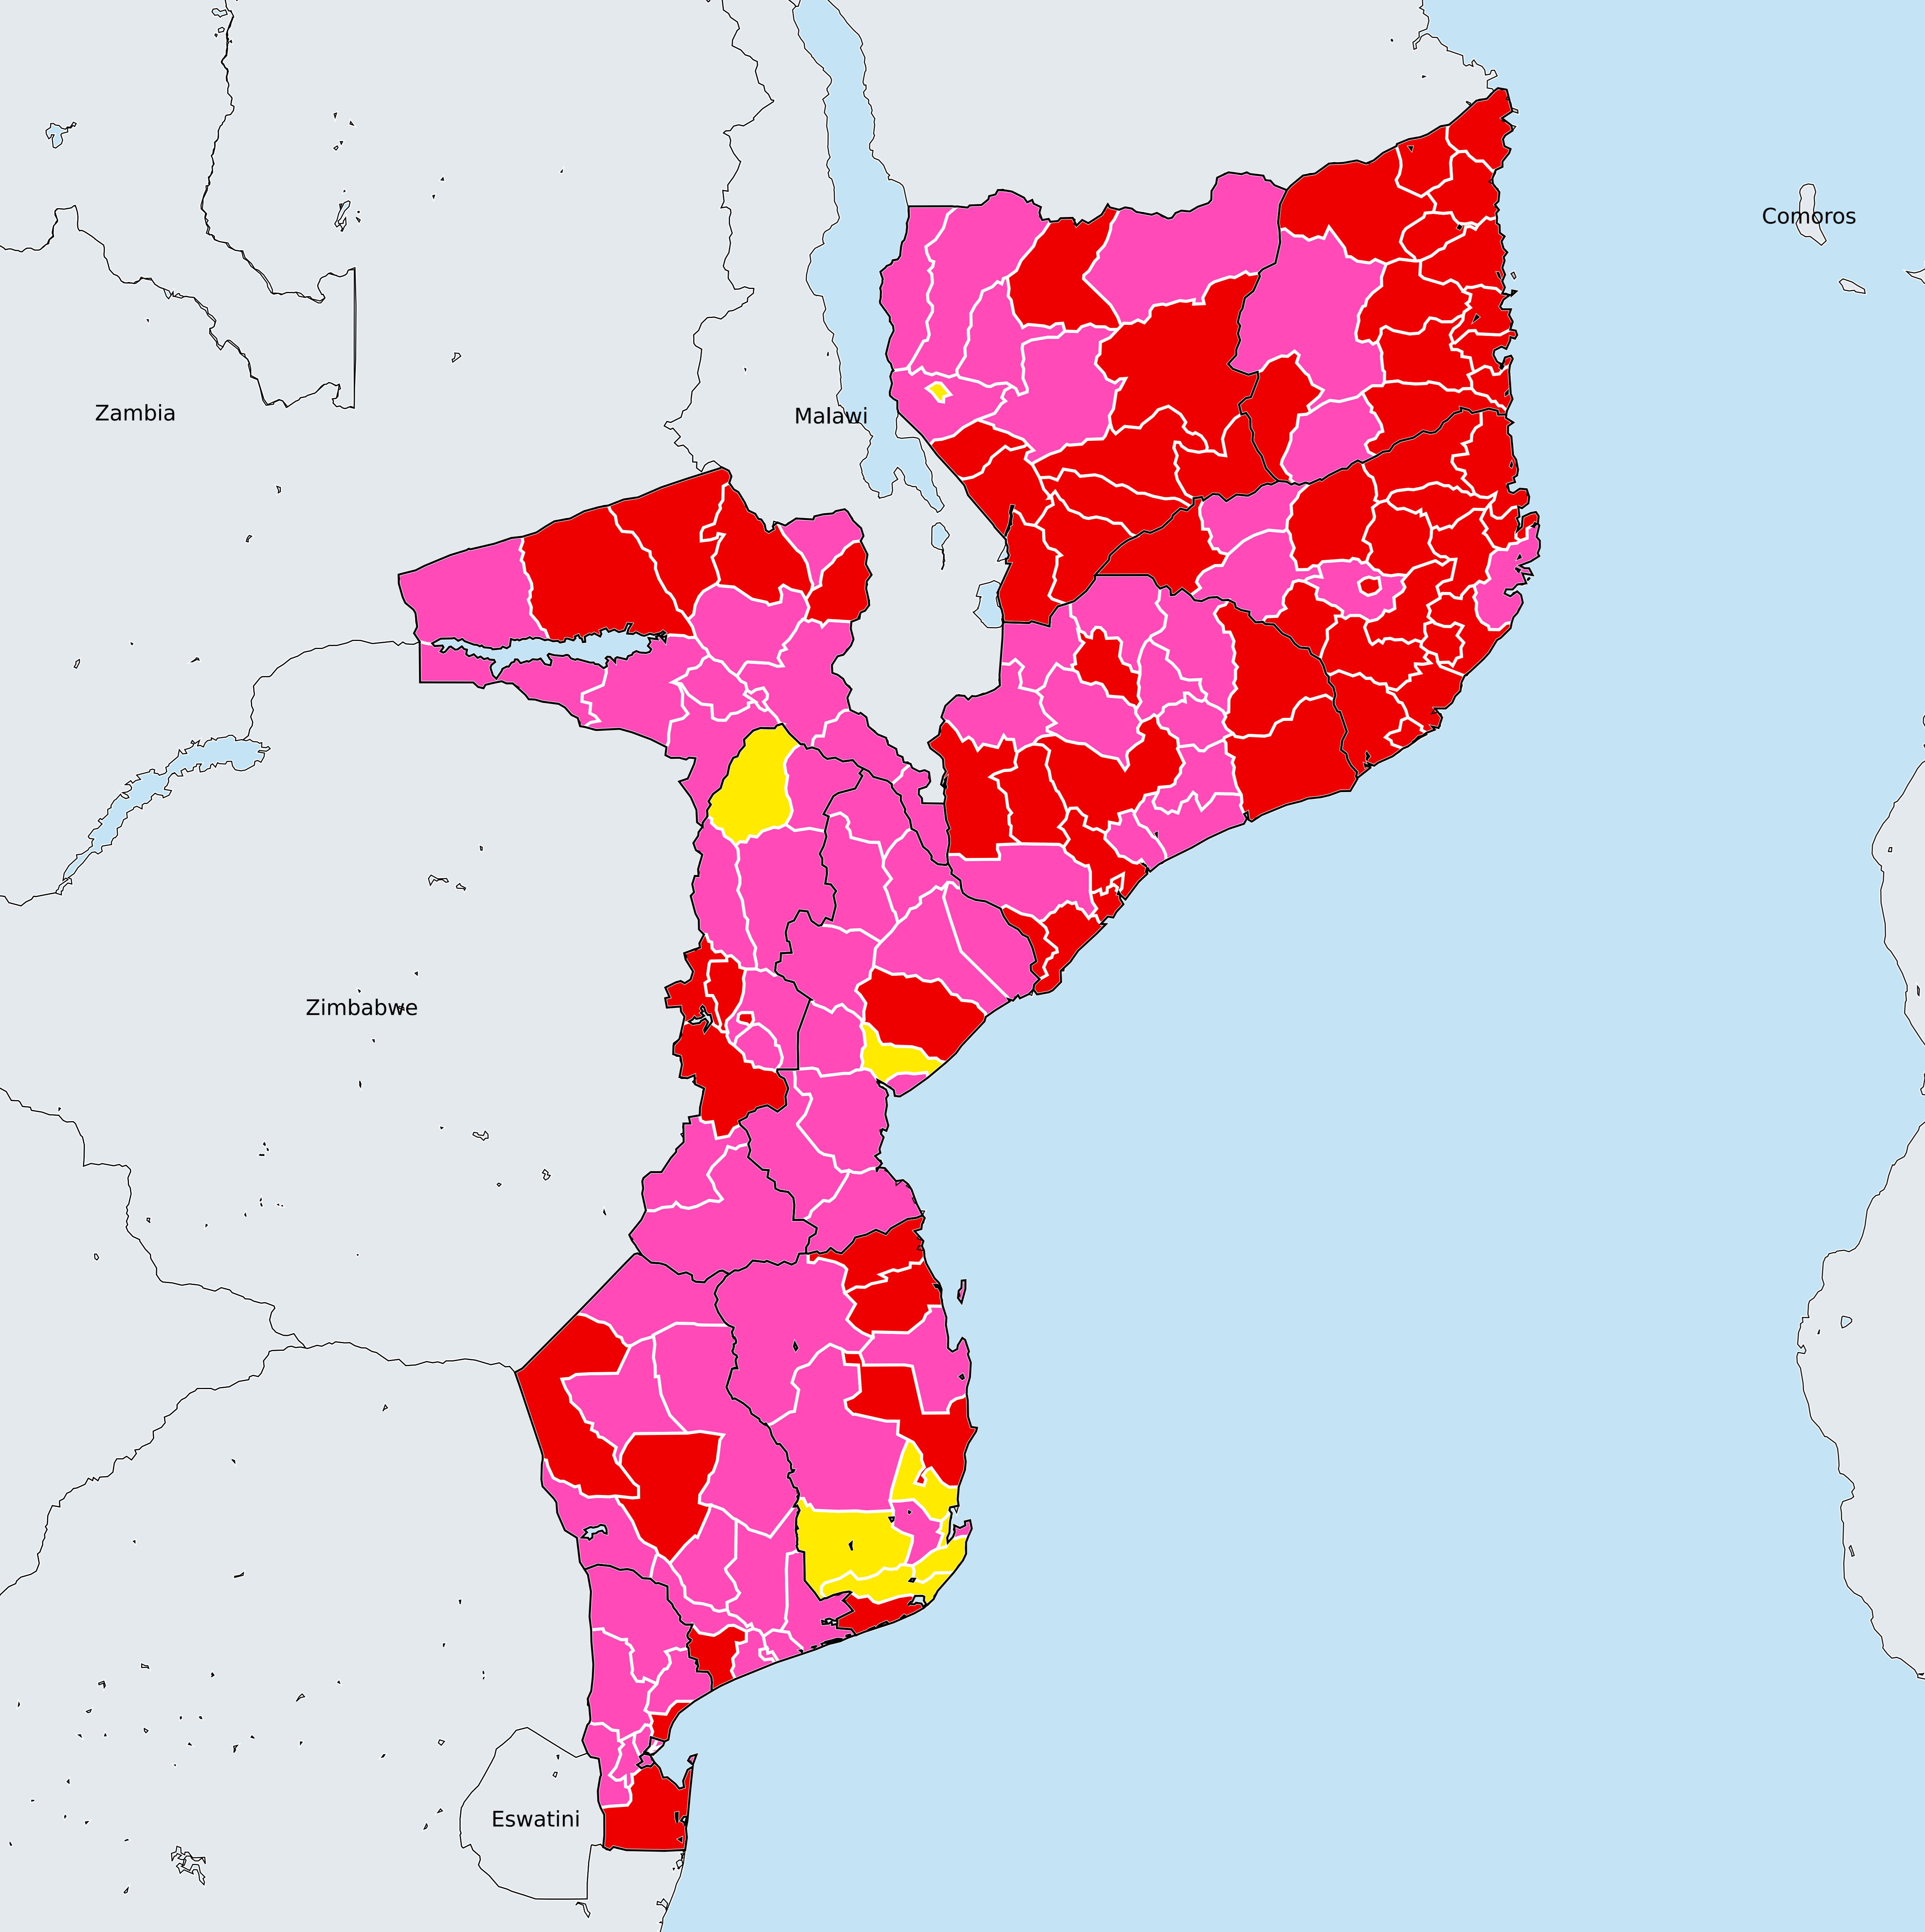

Mozambique (2017)

Status of Soil-transmitted helminthiasis Elimination

Soil-transmitted helminthiasis > Endemicity

Boundaries, names and designations used here do not imply expression of WHO opinion concerning the legal status of any country, territory or area, or of its authorities, or concerning delimitation of frontiers or boundaries. Dotted / dashed lines represent approximate border lines for which there may not yet be full agreement.

Data Source:

Data provided by health ministries to ESPEN through WHO reporting processes. All reasonable precautions have been taken to verify this information

Copyright 2023 WHO. All rights reserved. Generated 19 September 2023

1000 KM