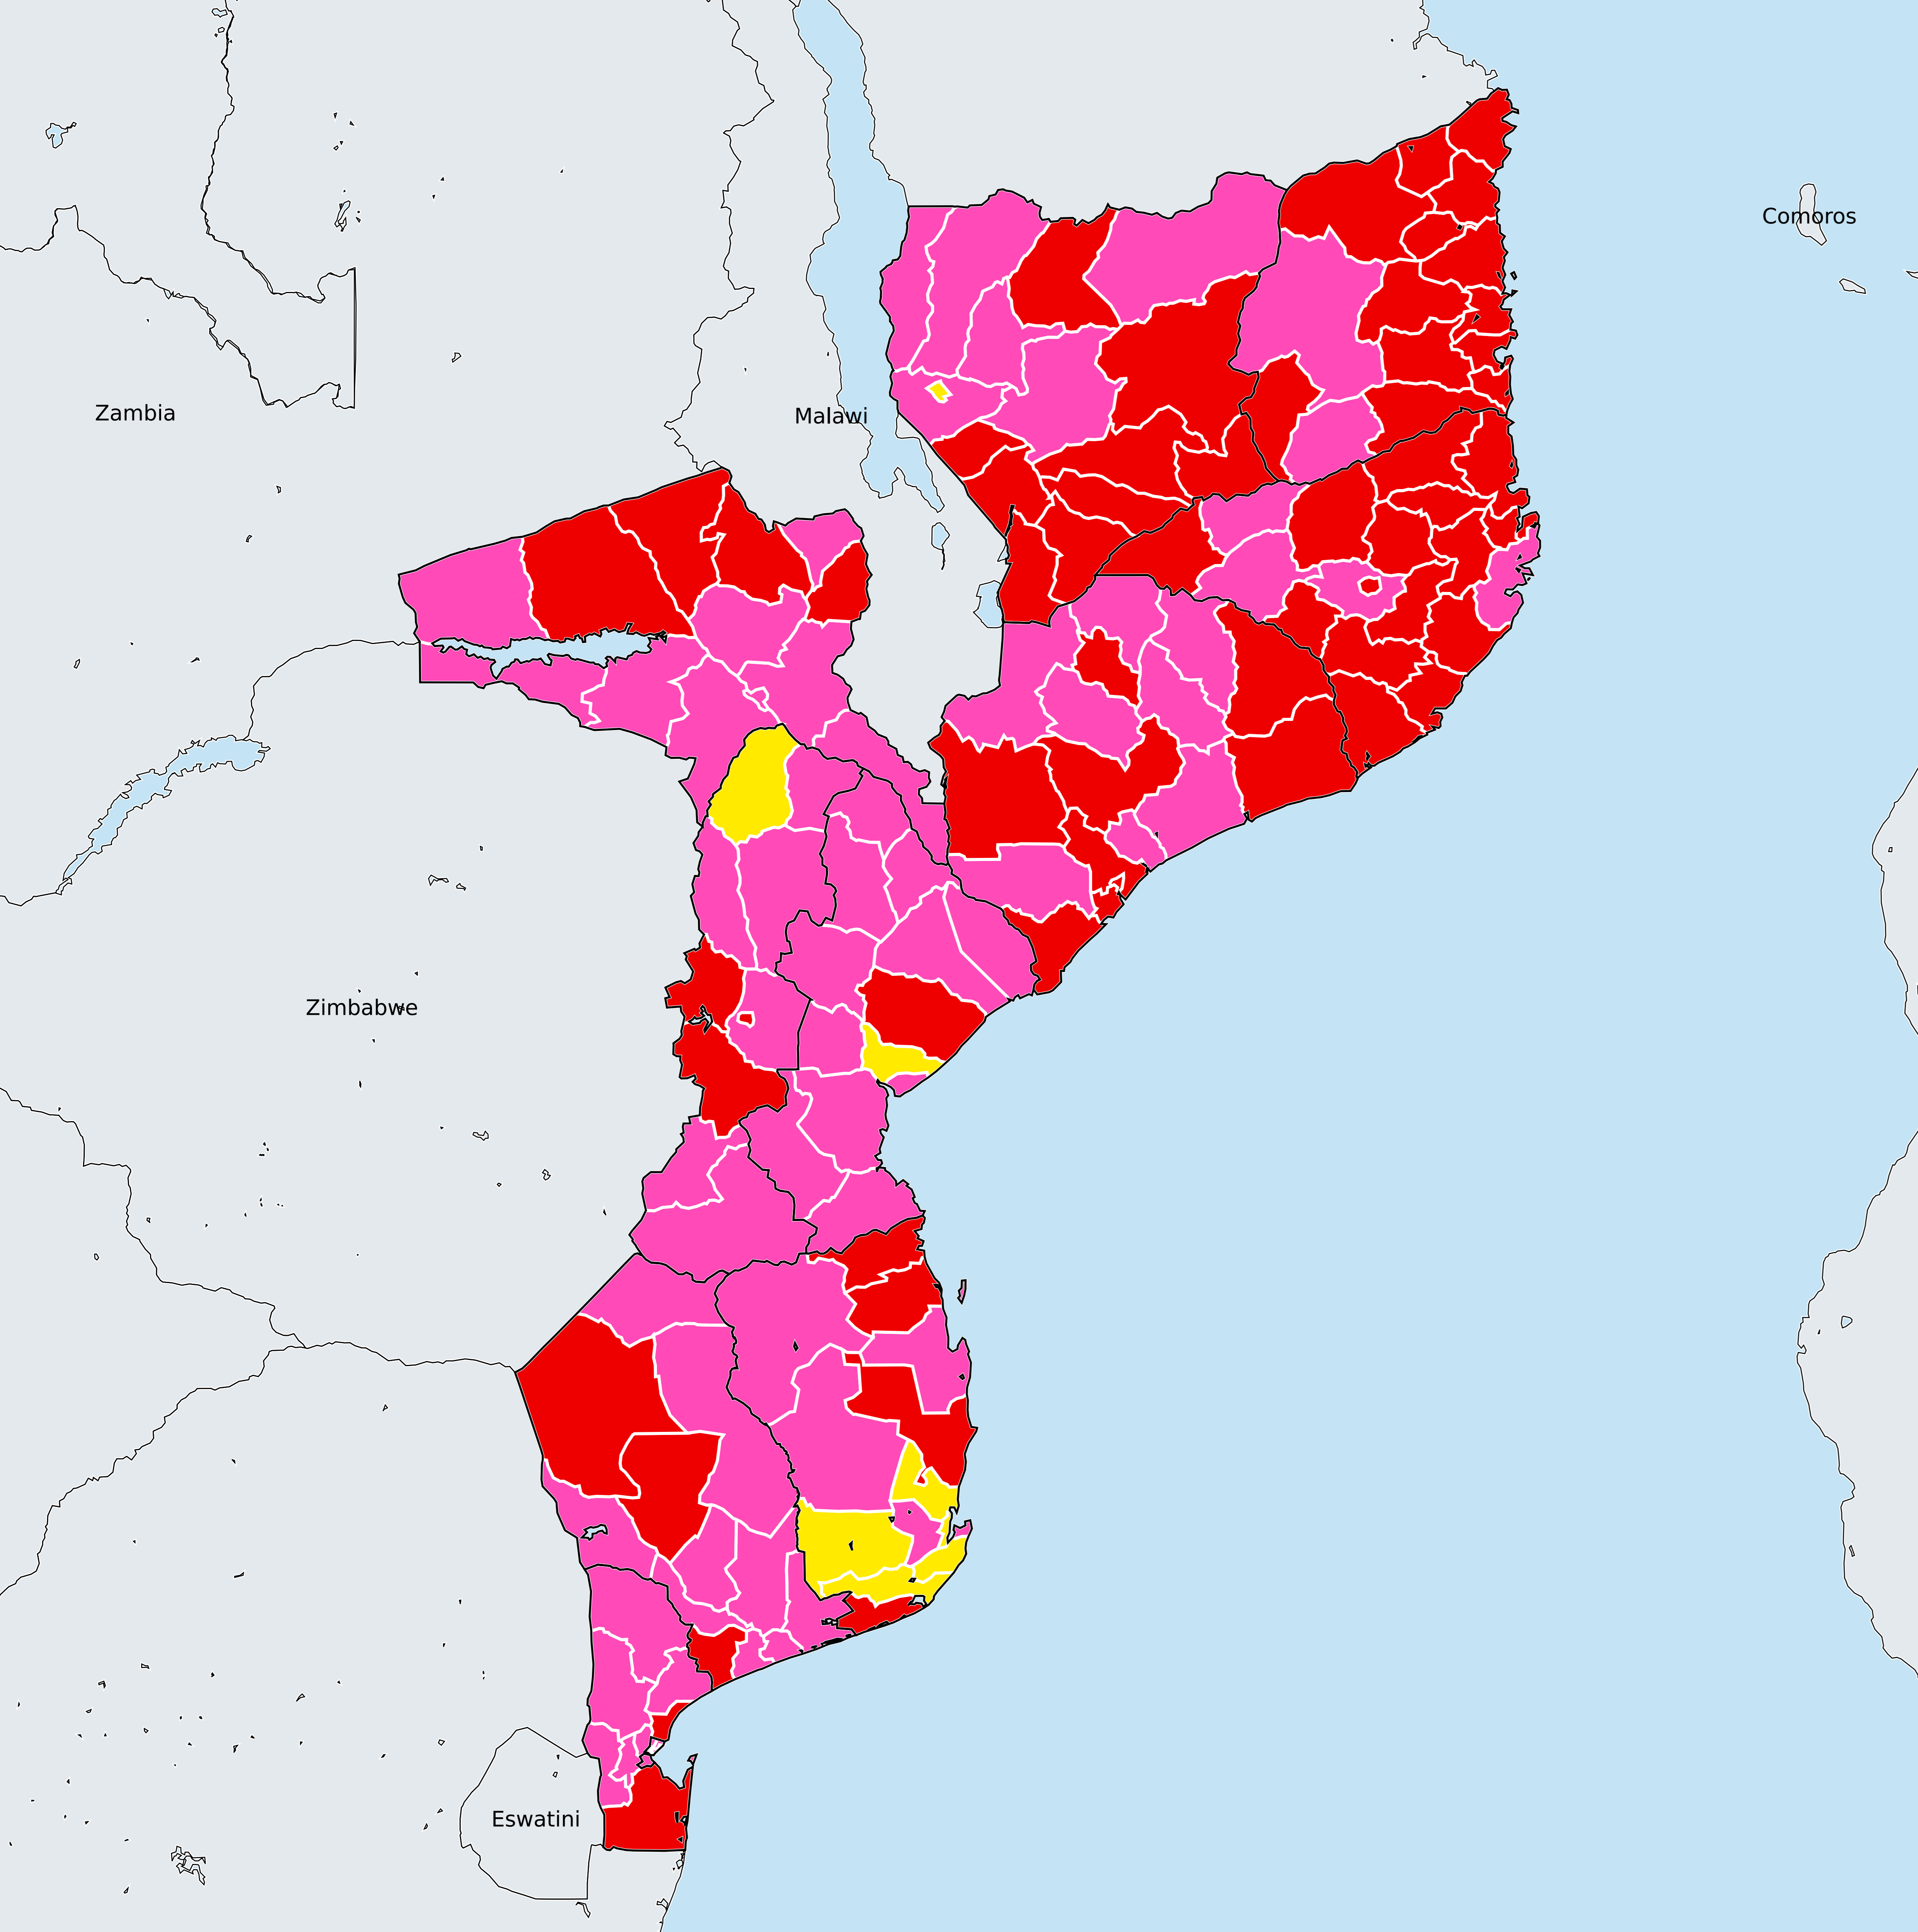

Mozambique (2014)

Status of Soil-transmitted helminthiasis Elimination

Soil-transmitted helminthiasis > Endemicity

Boundaries, names and designations used here do not imply expression of WHO opinion concerning the legal status of any country, territory or area, or of its authorities, or concerning delimitation of frontiers or boundaries. Dotted / dashed lines represent approximate border lines for which there may not yet be full agreement.

Data Source:

Data provided by health ministries to ESPEN through WHO reporting processes. All reasonable precautions have been taken to verify this information

Copyright 2023 WHO. All rights reserved. Generated 19 September 2023

1000 KM