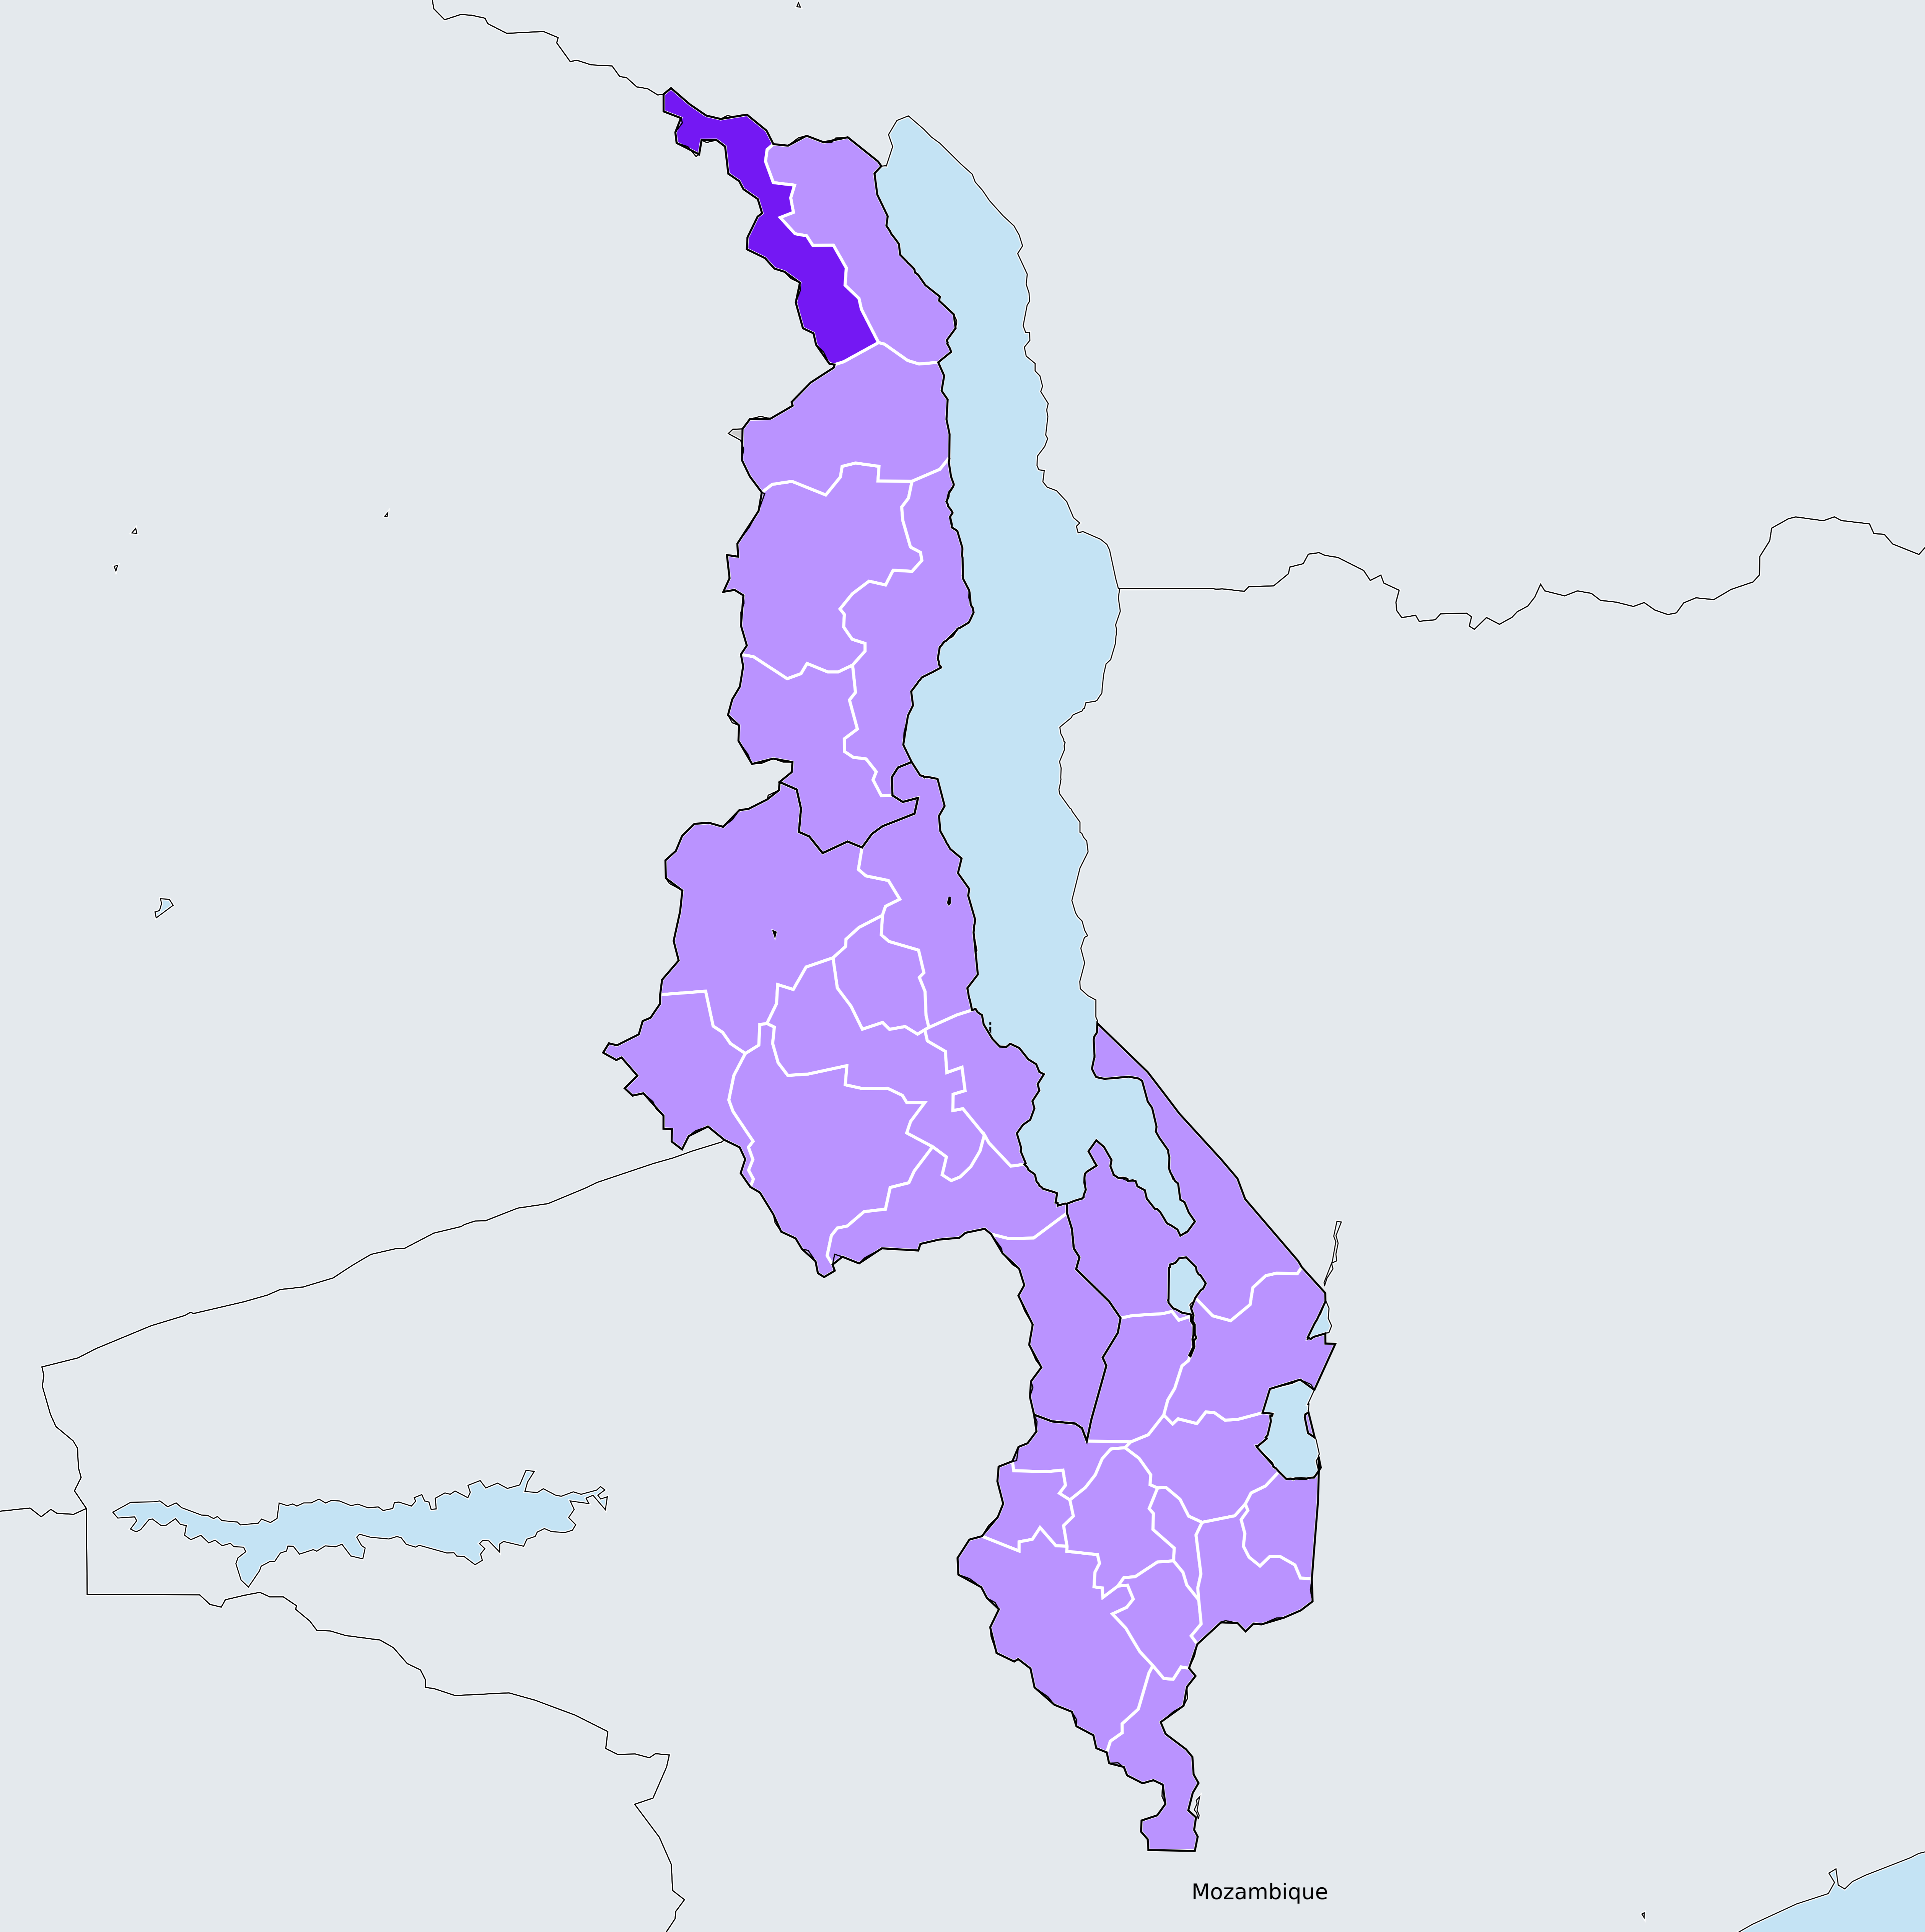

Malawi (2013-2019)

Number of MDA rounds for STH (Geographic coverage - SAC)

Soil-transmitted helminthiasis > MDA/PC rounds > Geographic coverage - SAC

Boundaries, names and designations used here do not imply expression of WHO opinion concerning the legal status of any country, territory or area, or of its authorities, or concerning delimitation of frontiers or boundaries. Dotted / dashed lines represent approximate border lines for which there may not yet be full agreement.

Data Source:

Data provided by health ministries to ESPEN through WHO reporting processes. All reasonable precautions have been taken to verify this information

Copyright 2023 WHO. All rights reserved. Generated 19 September 2023

Mozambique

500 KM