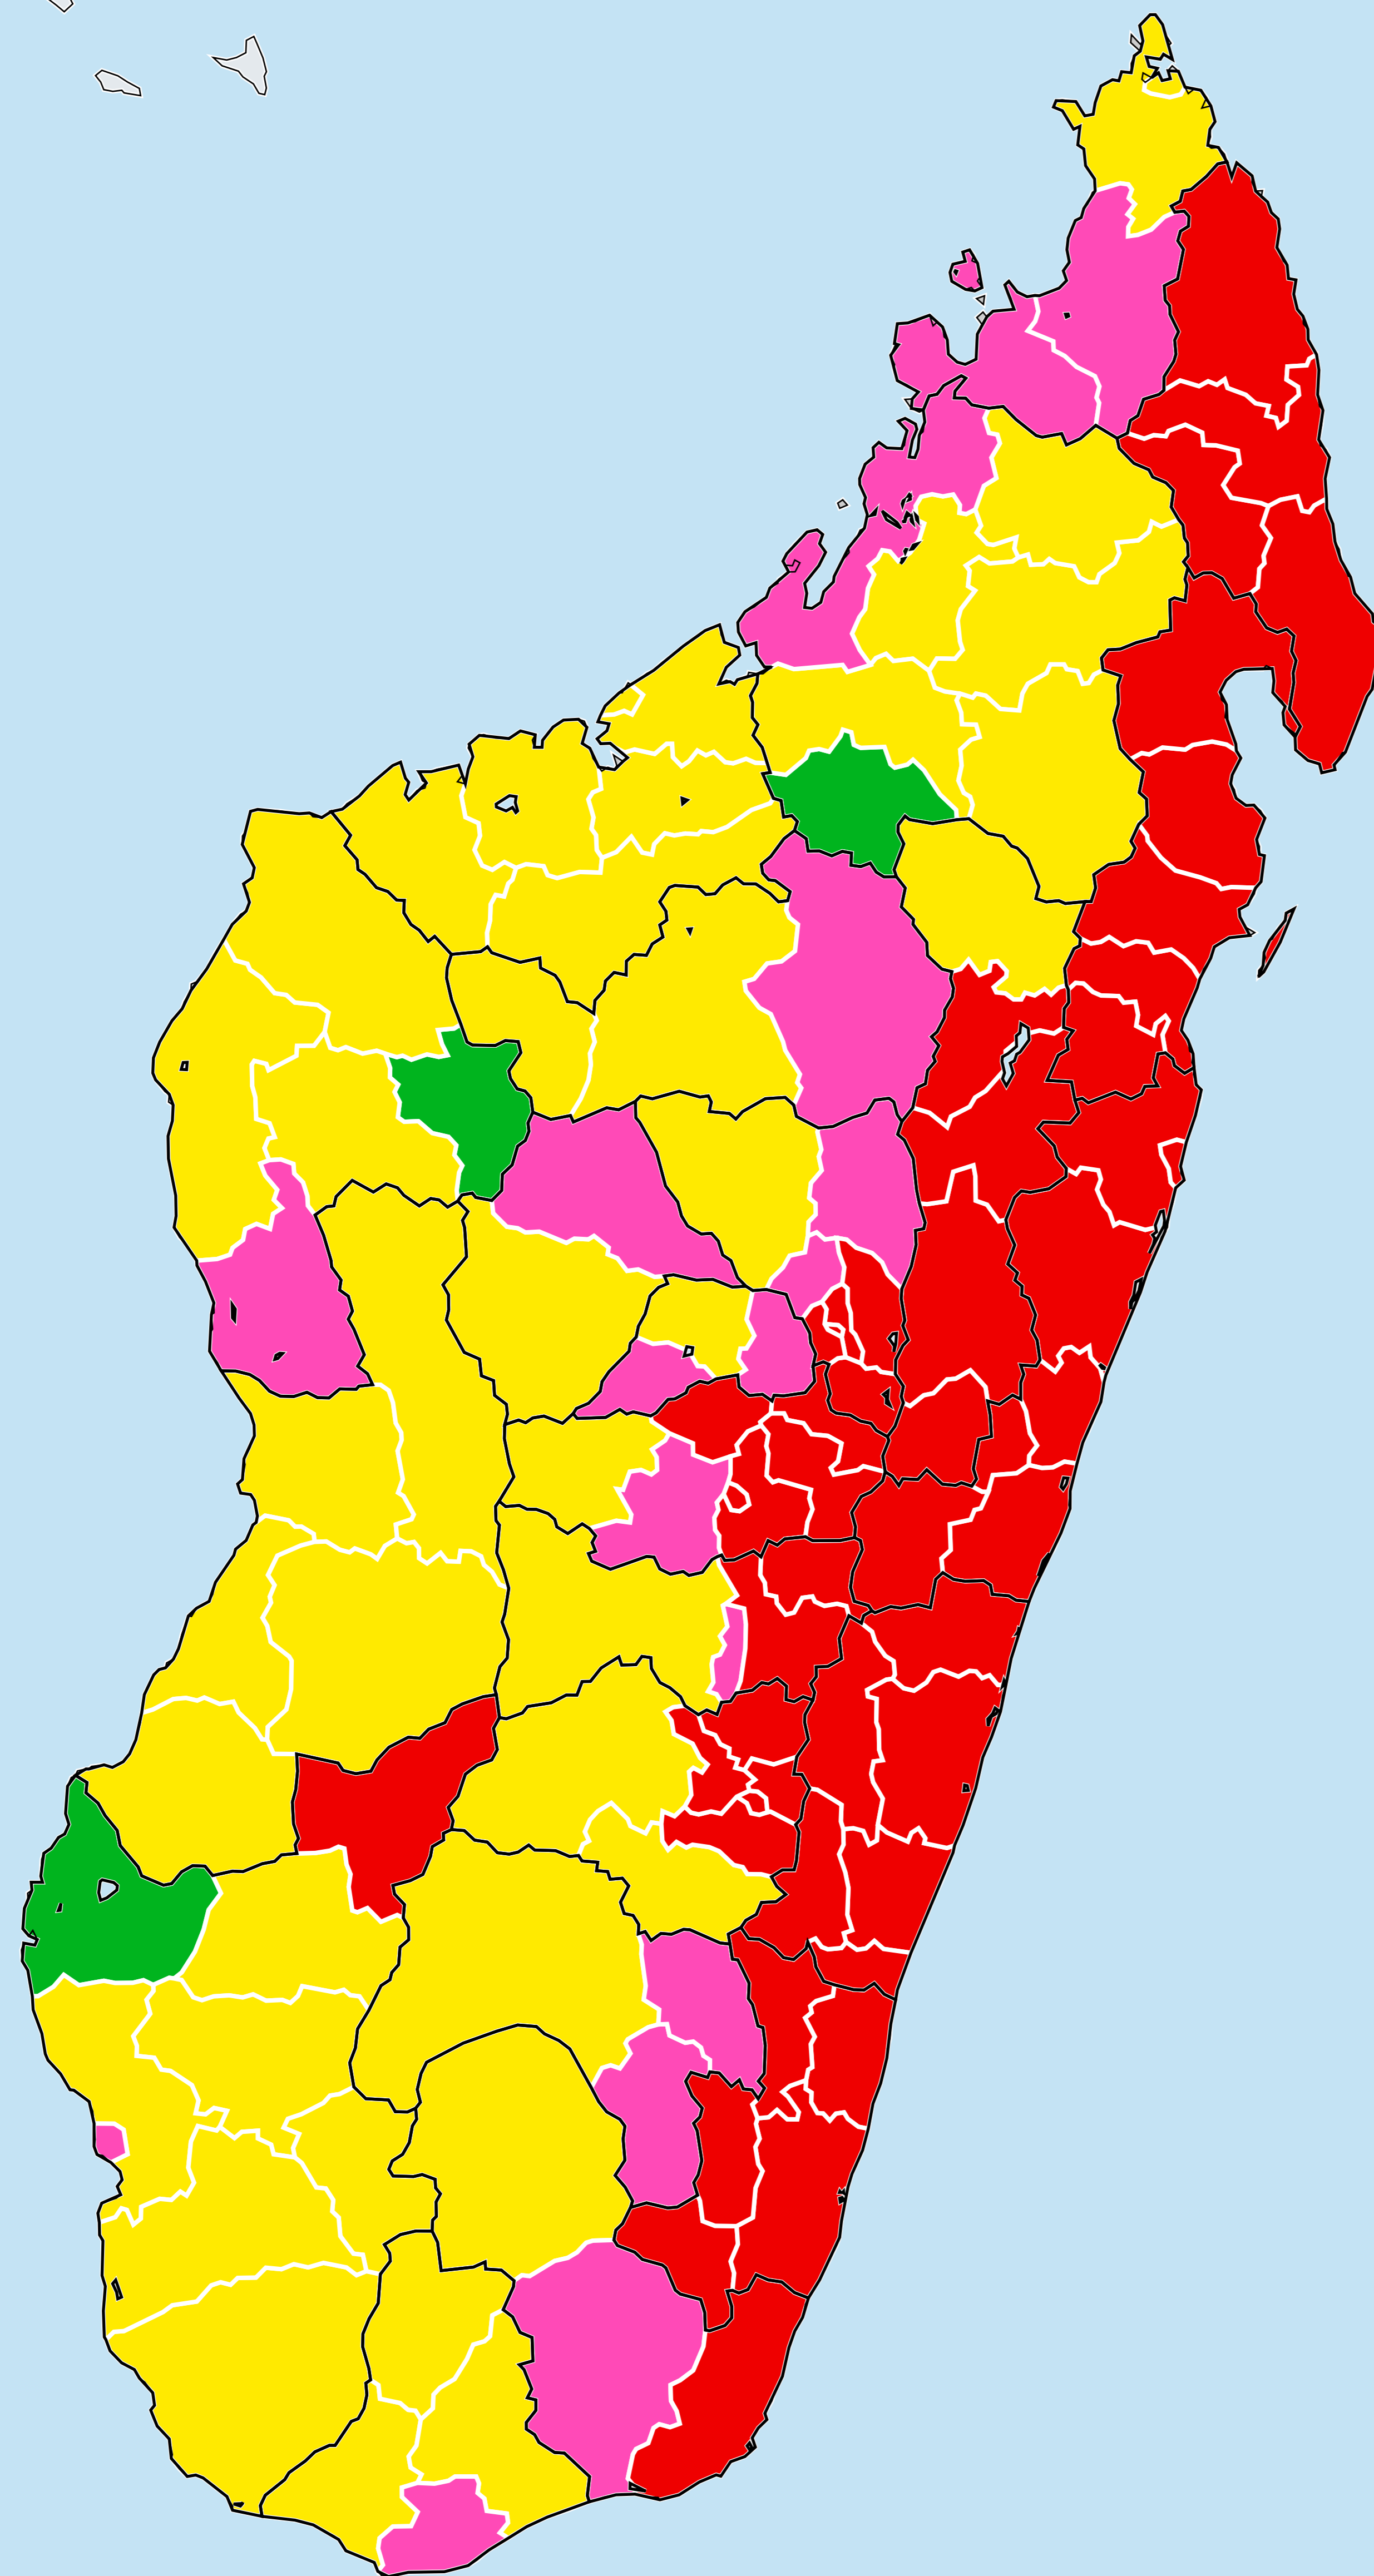

Comoros

Madagascar (2020)

Status of Soil-transmitted helminthiasis Elimination

Soil-transmitted helminthiasis > Endemicity

Boundaries, names and designations used here do not imply expression of WHO opinion concerning the legal status of any country, territory or area, or of its authorities, or concerning delimitation of frontiers or boundaries. Dotted / dashed lines represent approximate border lines for which there may not yet be full agreement.

Data Source:

Data provided by health ministries to ESPEN through WHO reporting processes. All reasonable precautions have been taken to verify this information

Copyright 2023 WHO. All rights reserved. Generated 19 September 2023

800 KM