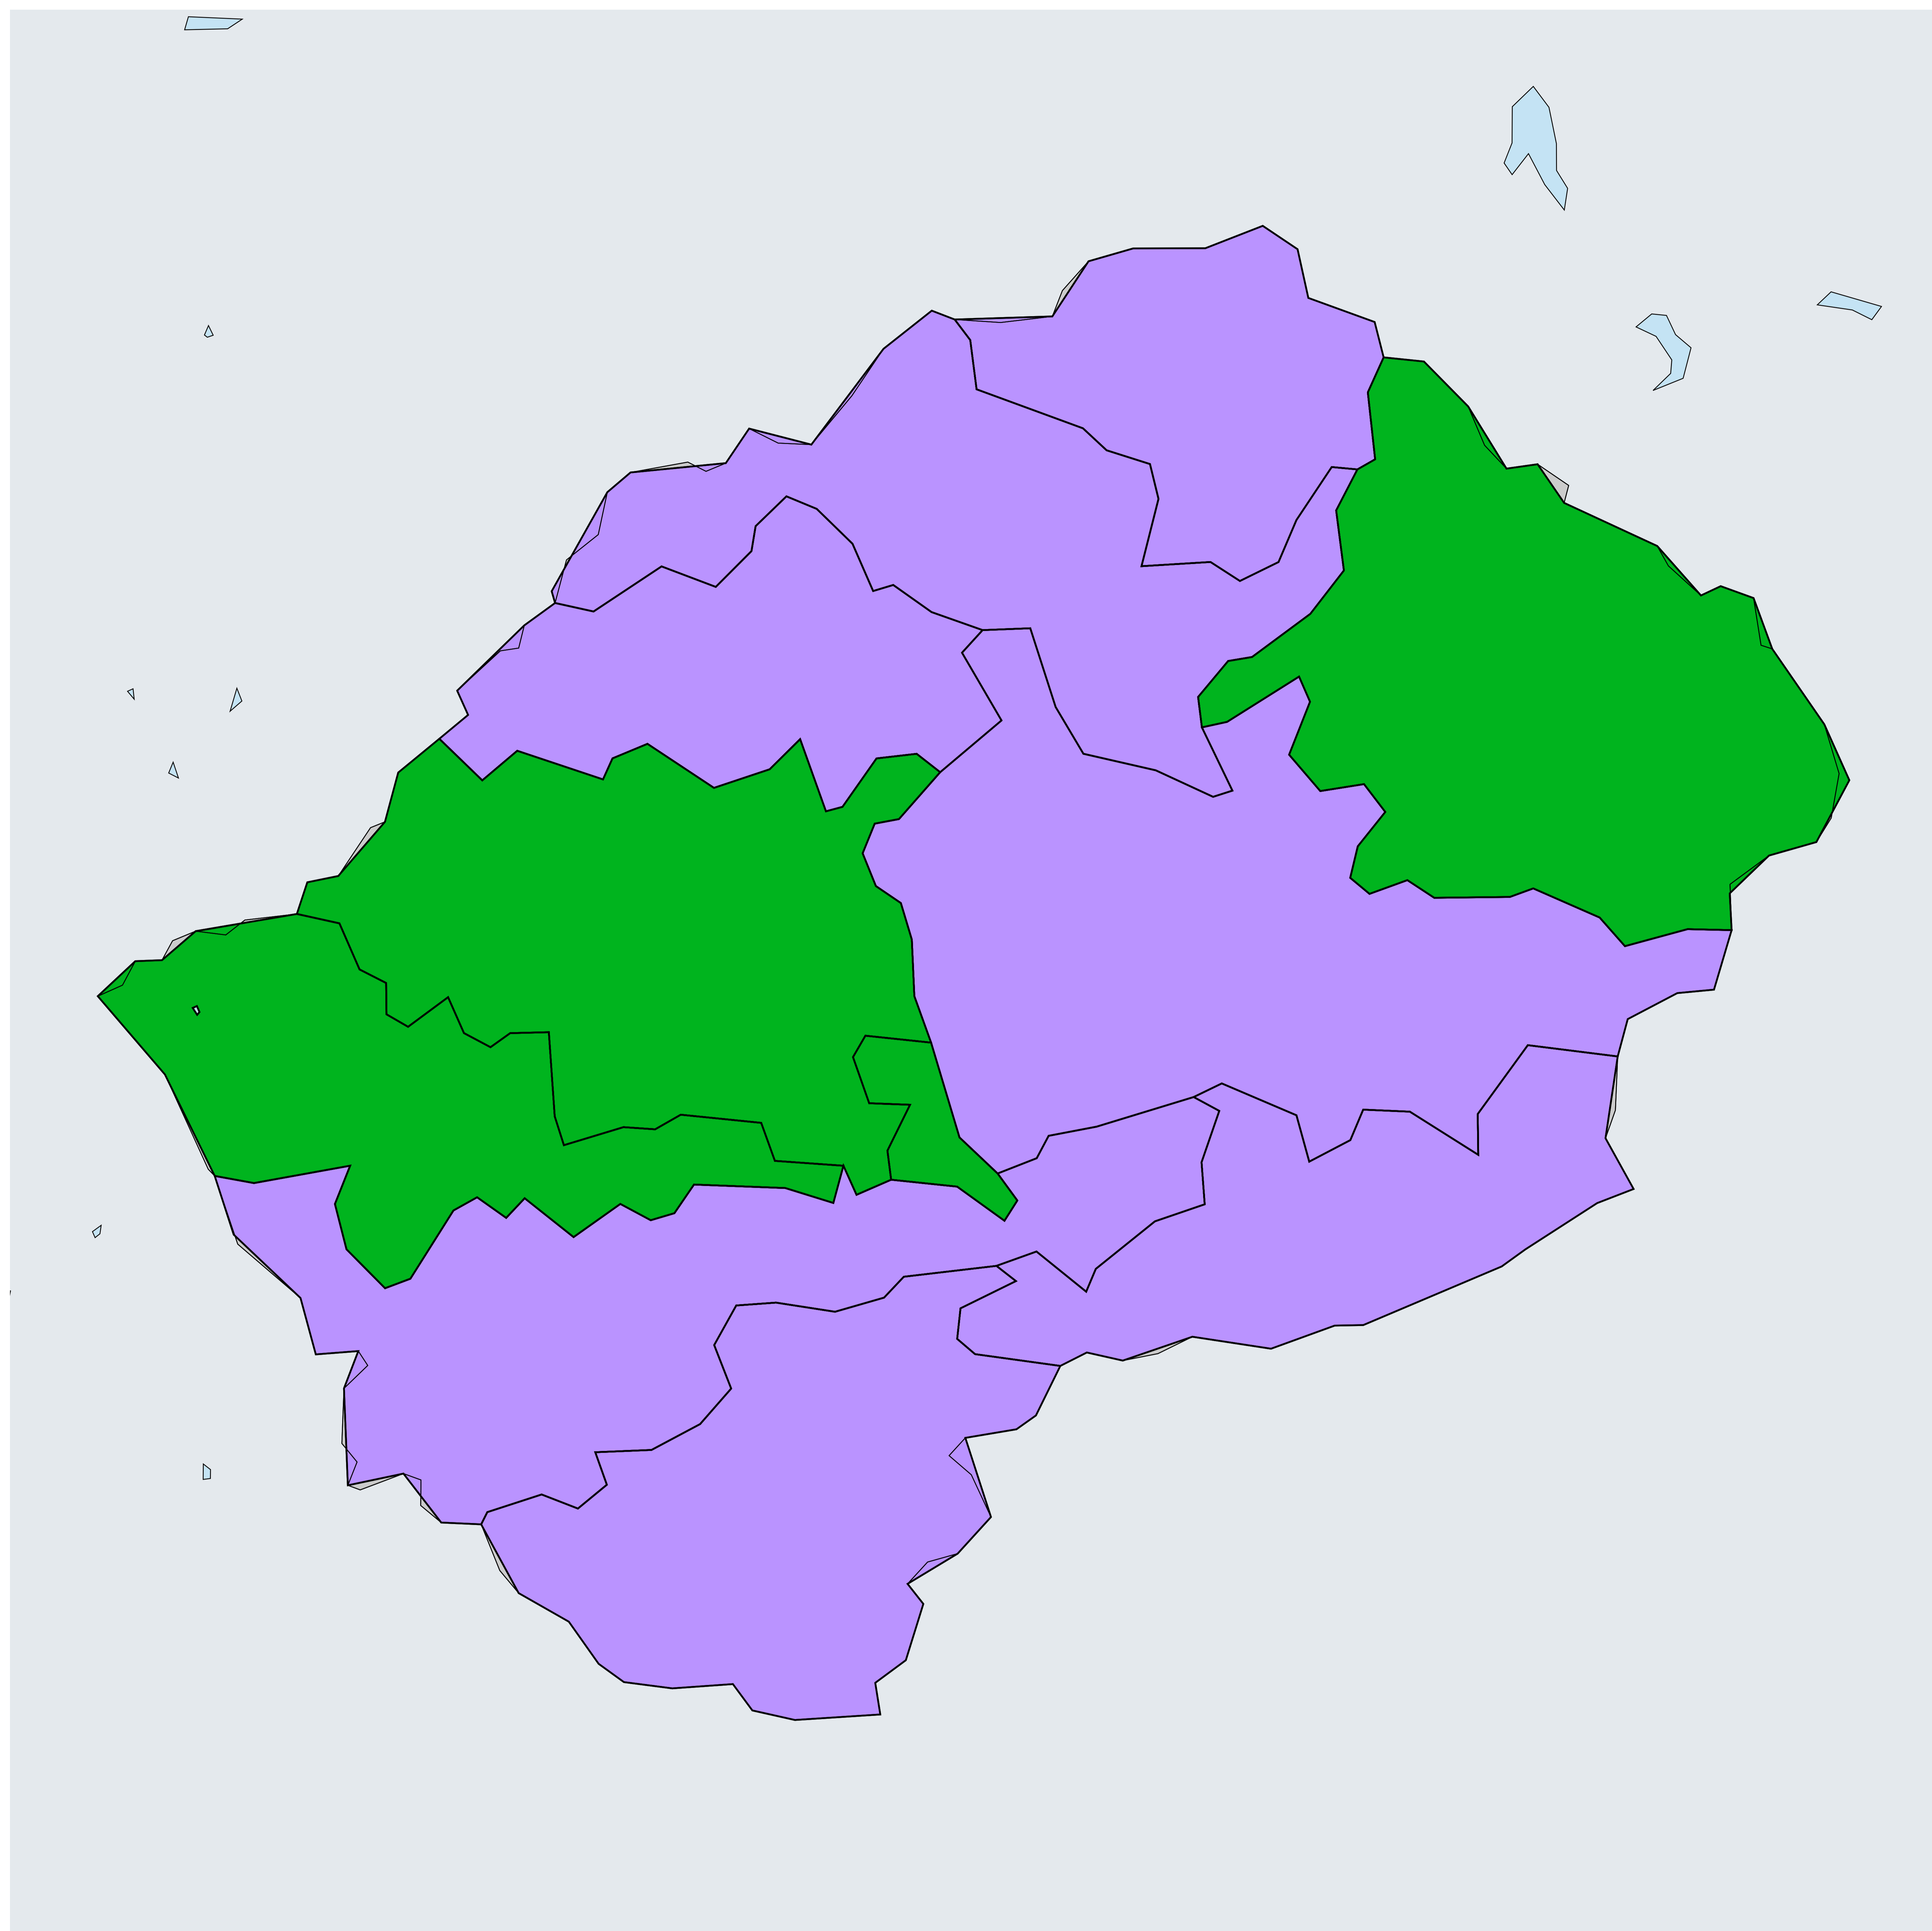

Lesotho (2013-2020)

Number of MDA rounds for STH (Geographic coverage - SAC)

100 KM

Boundaries, names and designations used here do not imply expression of WHO opinion concerning the legal status of any country, territory or area, or of its authorities, or concerning delimitation of frontiers or boundaries. Dotted / dashed lines represent approximate border lines for which there may not yet be full agreement.

Soil-transmitted helminthiasis > MDA/PC rounds > Geographic coverage - SAC

Data Source: Data provided by health ministries to ESPEN through WHO reporting processes. All reasonable precautions have been taken to verify this information
Copyright 2023 WHO. All rights reserved. Generated 19 September 2023