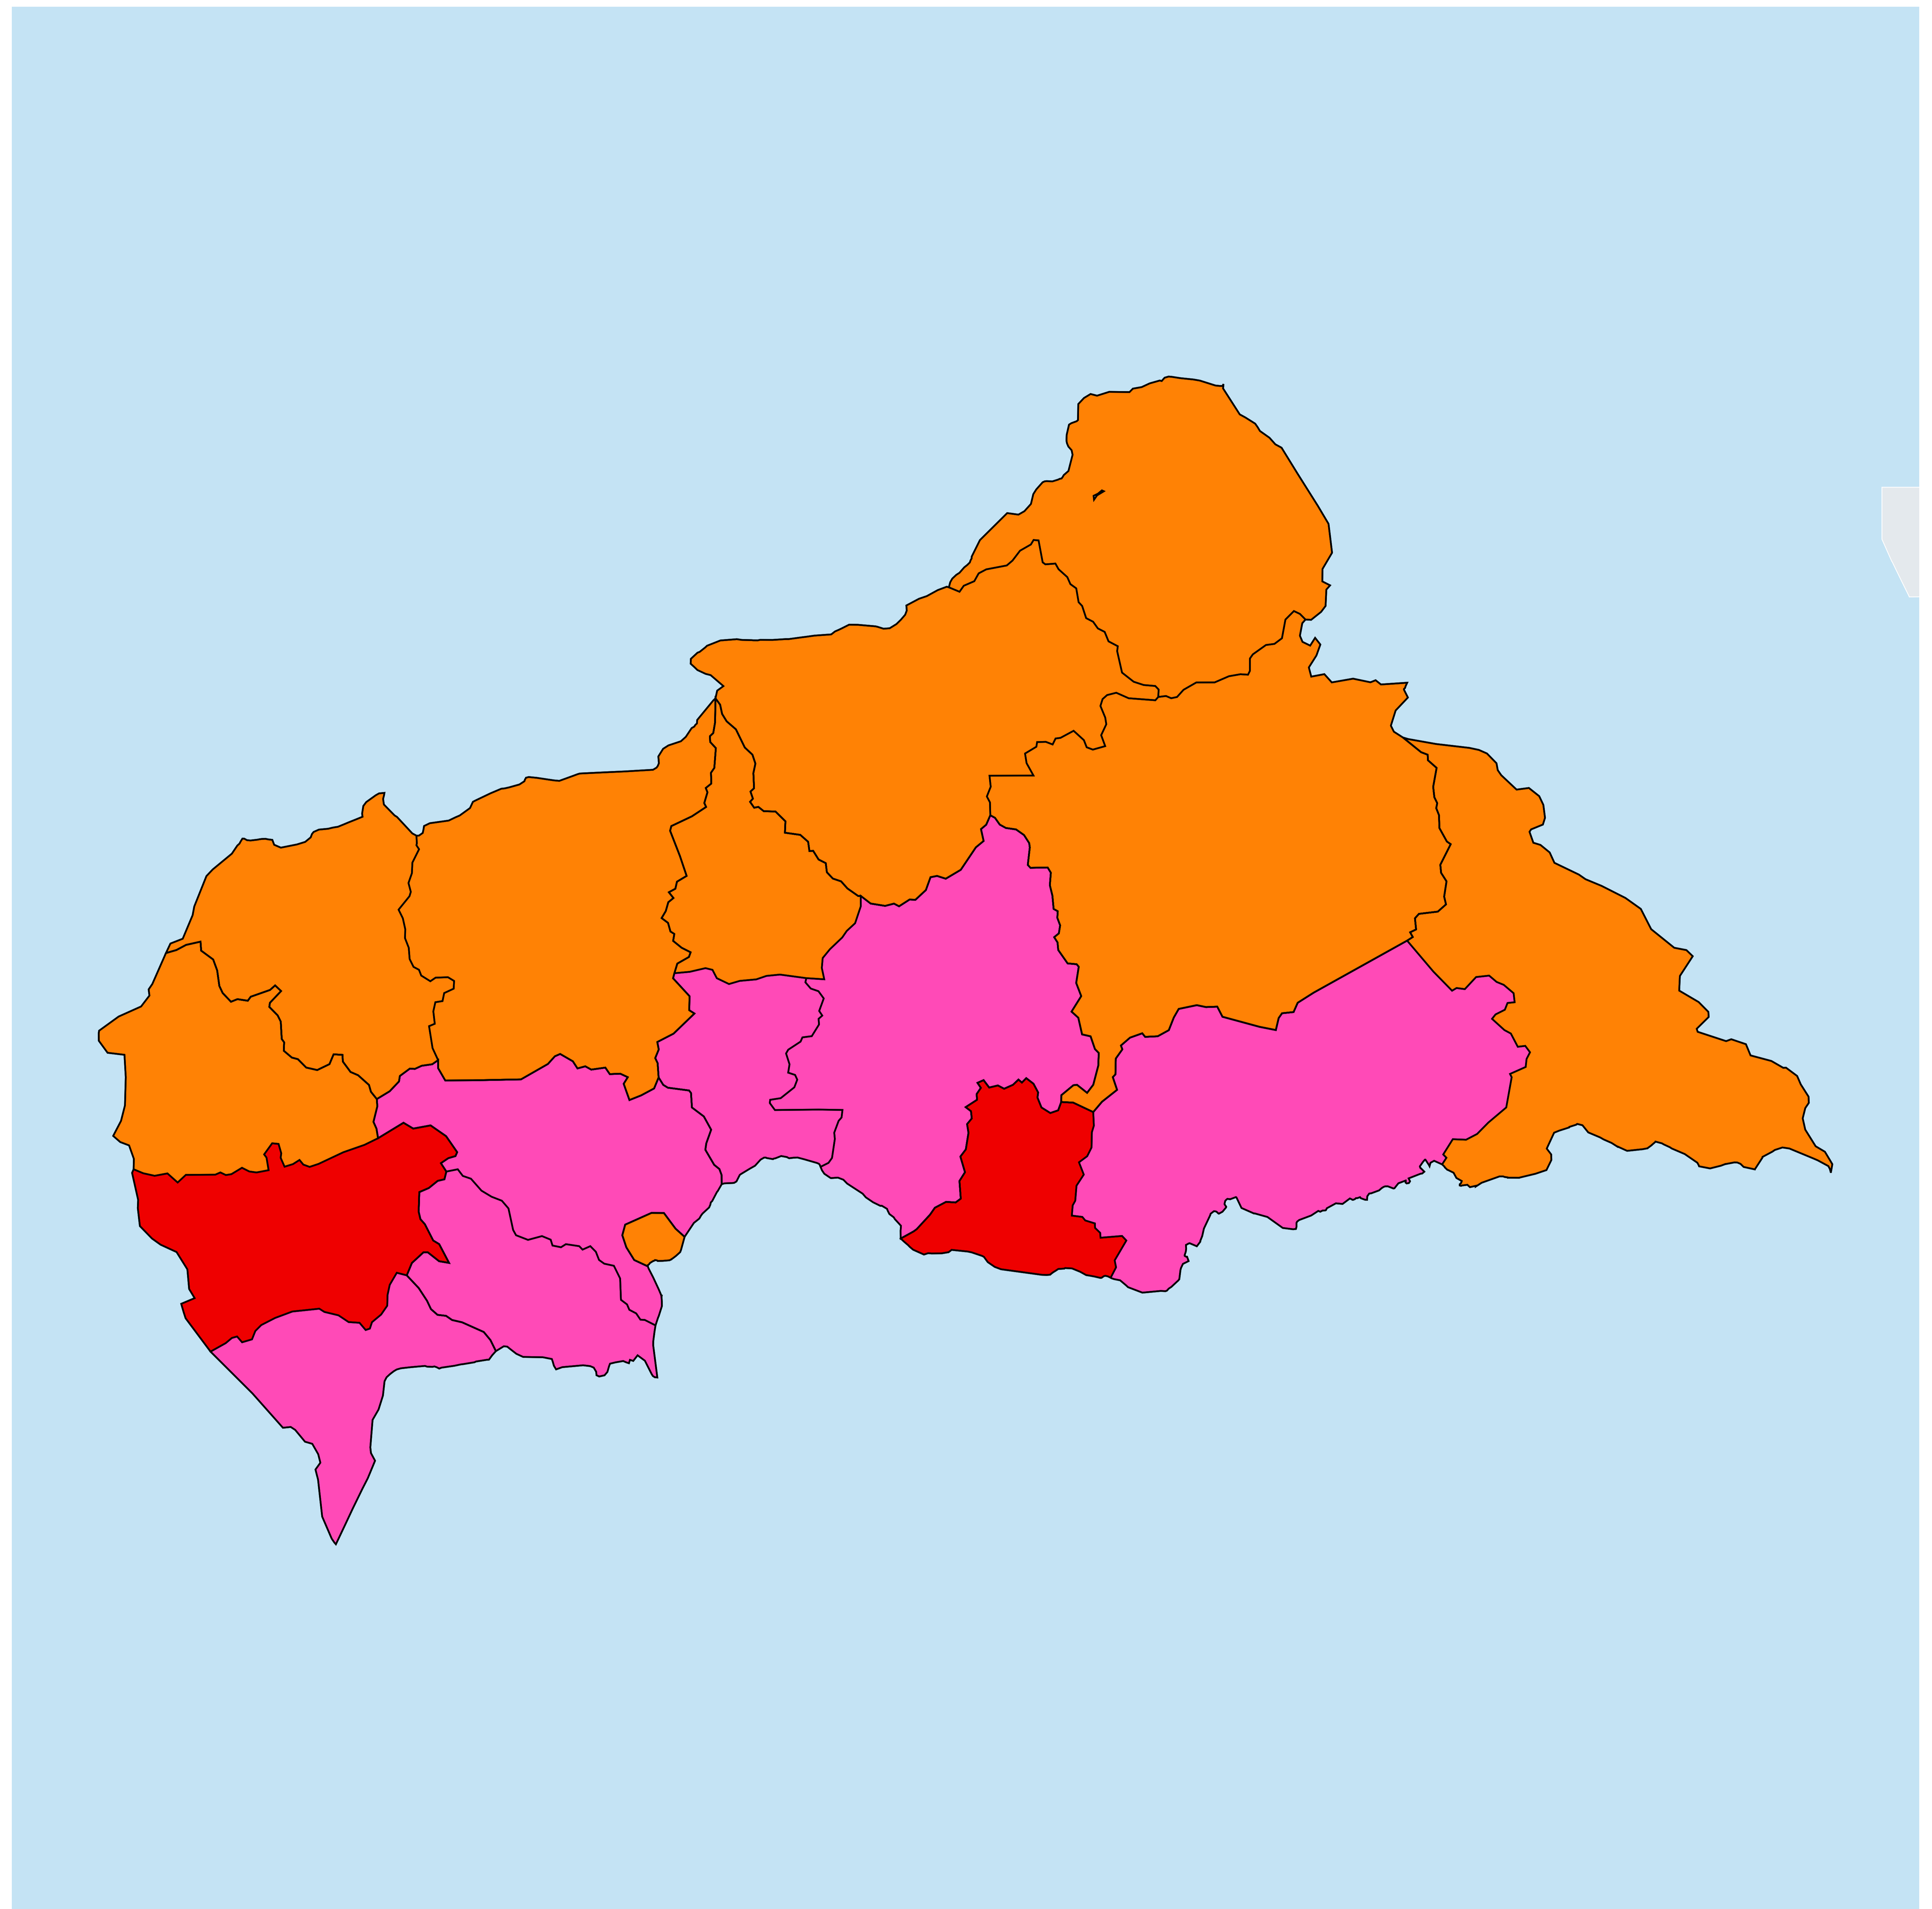

# Central African Republic (2018)

## Status of Soil-transmitted helminthiasis Elimination

800 KM

Boundaries, names and designations used here do not imply expression of WHO opinion concerning the legal status of any country, territory or area, or of its authorities, or concerning delimitation of frontiers or boundaries. Dotted / dashed lines represent approximate border lines for which there may not yet be full agreement.

### Soil-transmitted helminthiasis > Endemicity

**Data Source:** Data provided by health ministries to ESPEN through WHO reporting processes. All reasonable precautions have been taken to verify this information  
Copyright 2023 WHO. All rights reserved. Generated 18 September 2023