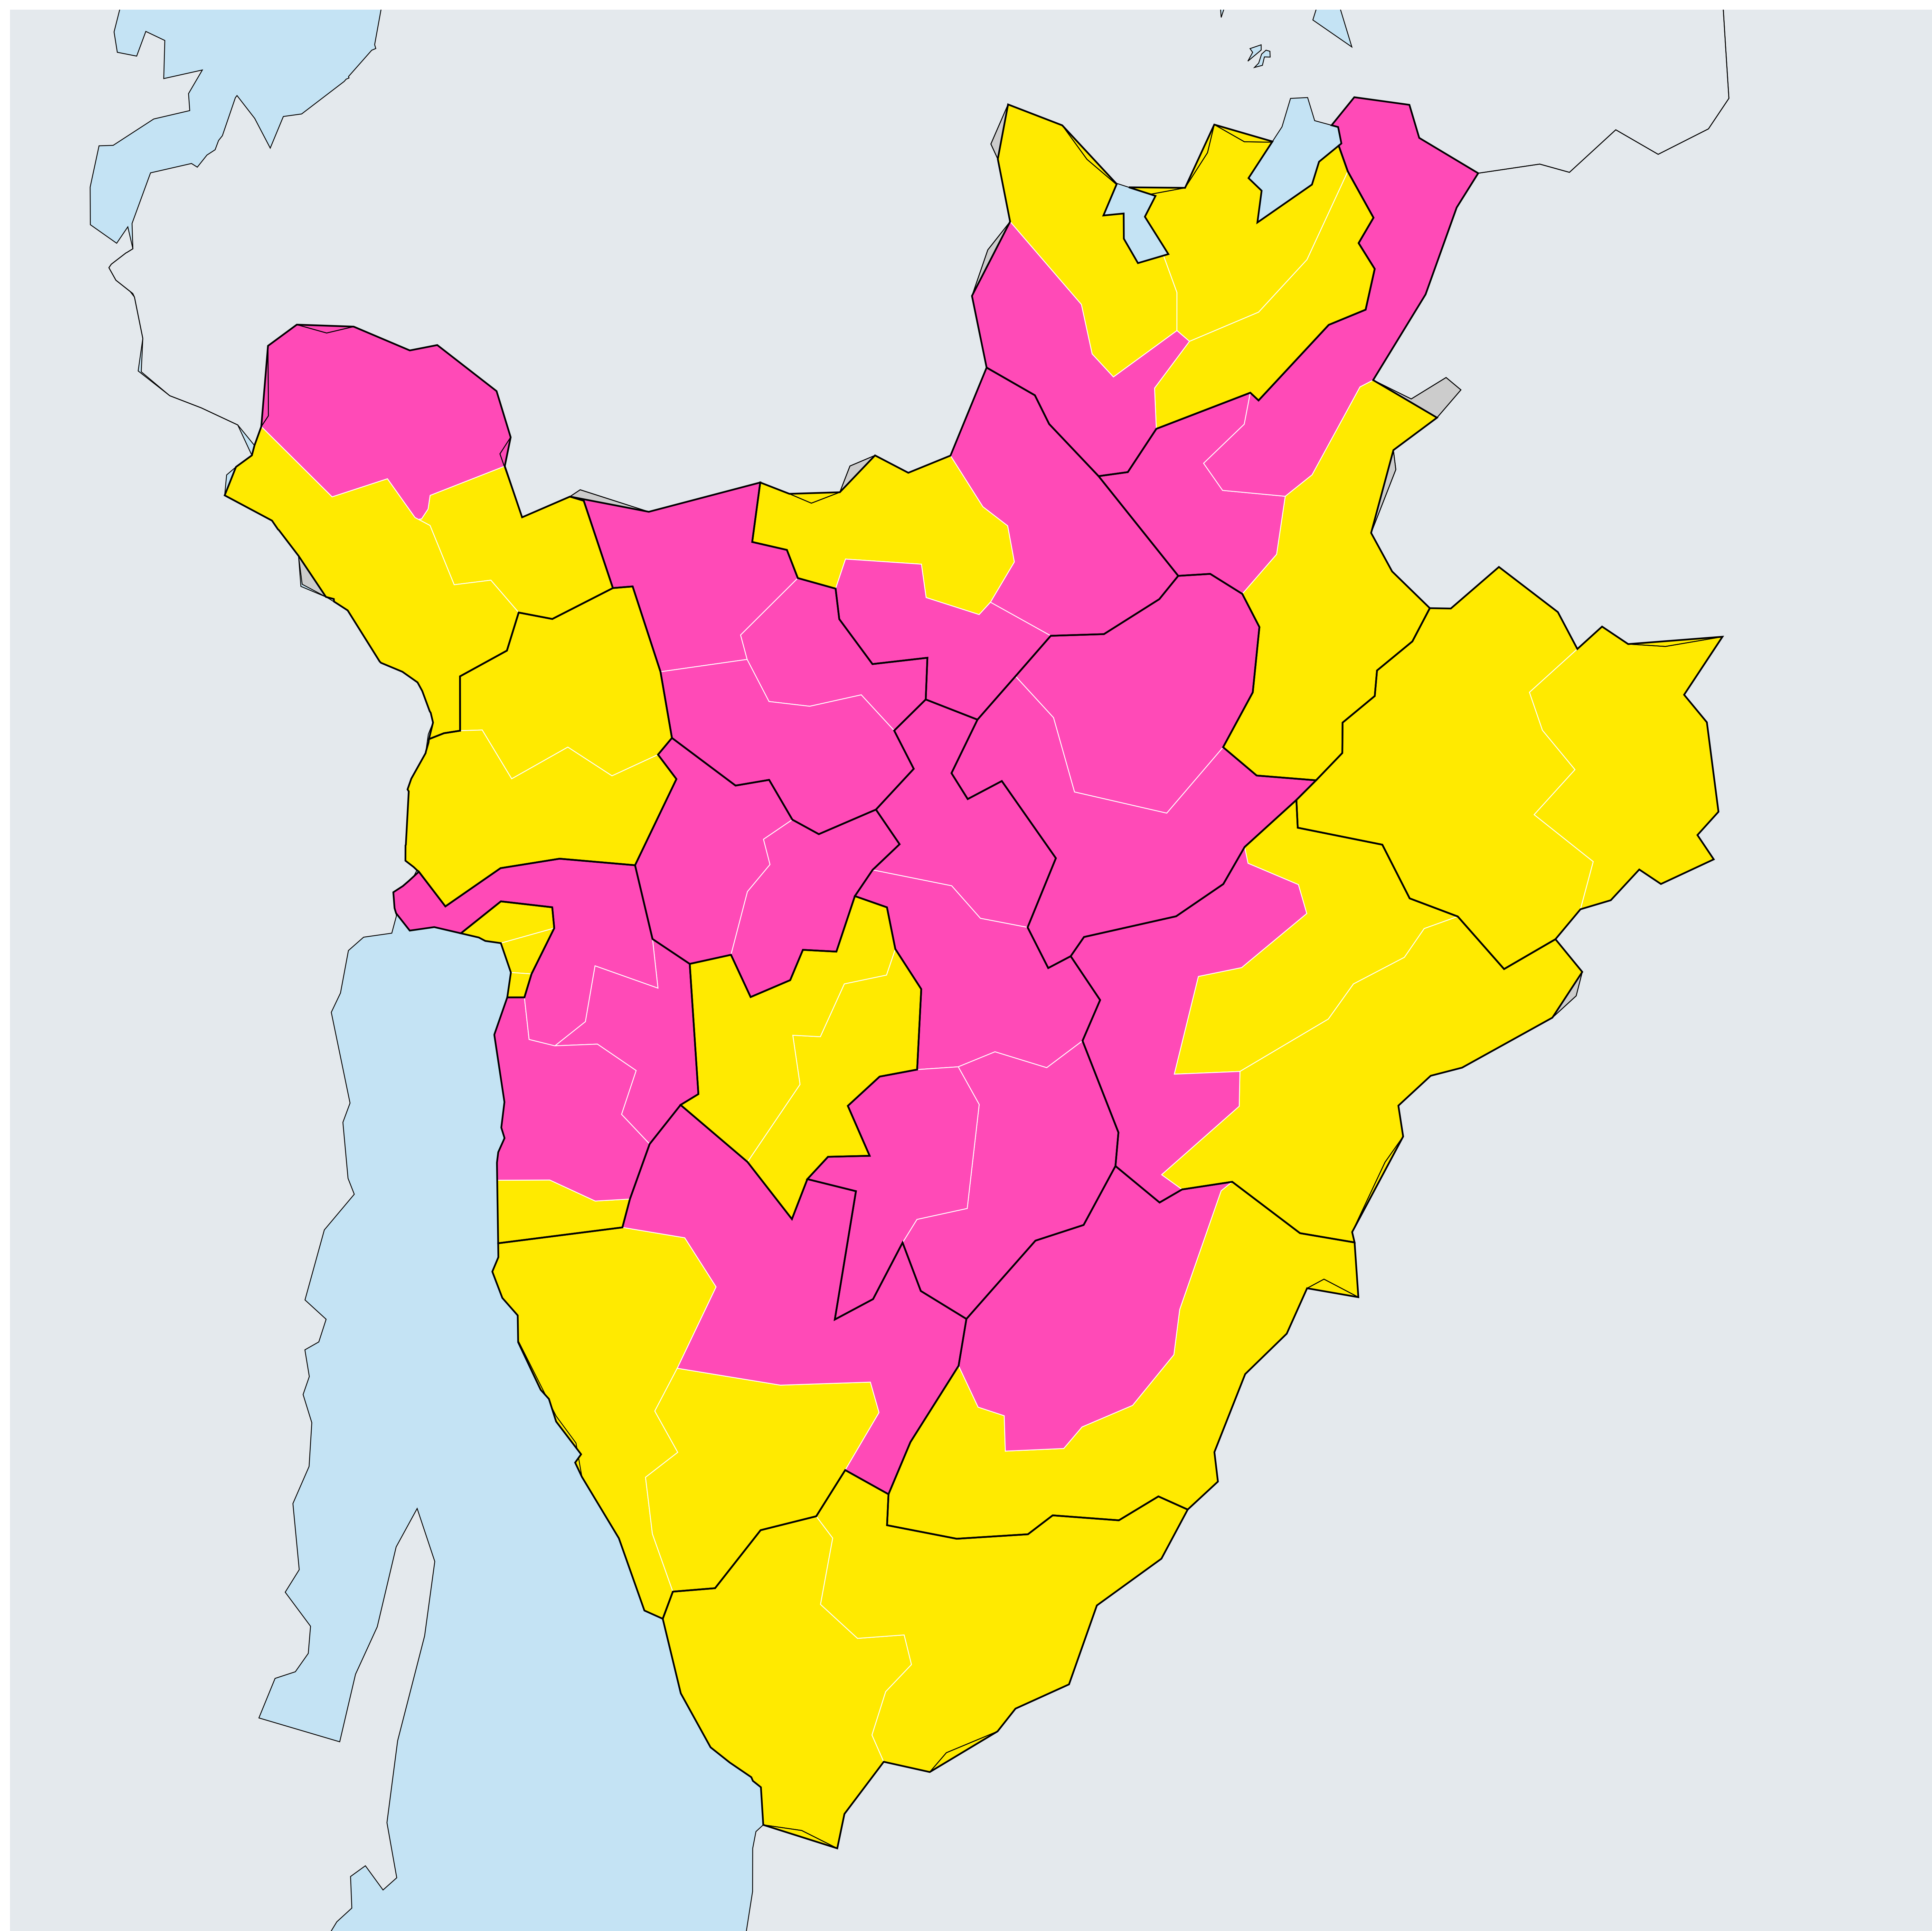

# Burundi (2020)

## Status of Soil-transmitted helminthiasis Elimination

100 KM

Boundaries, names and designations used here do not imply expression of WHO opinion concerning the legal status of any country, territory or area, or of its authorities, or concerning delimitation of frontiers or boundaries. Dotted / dashed lines represent approximate border lines for which there may not yet be full agreement.

### Soil-transmitted helminthiasis > Endemicity

**Data Source:** Data provided by health ministries to ESPEN through WHO reporting processes. All reasonable precautions have been taken to verify this information