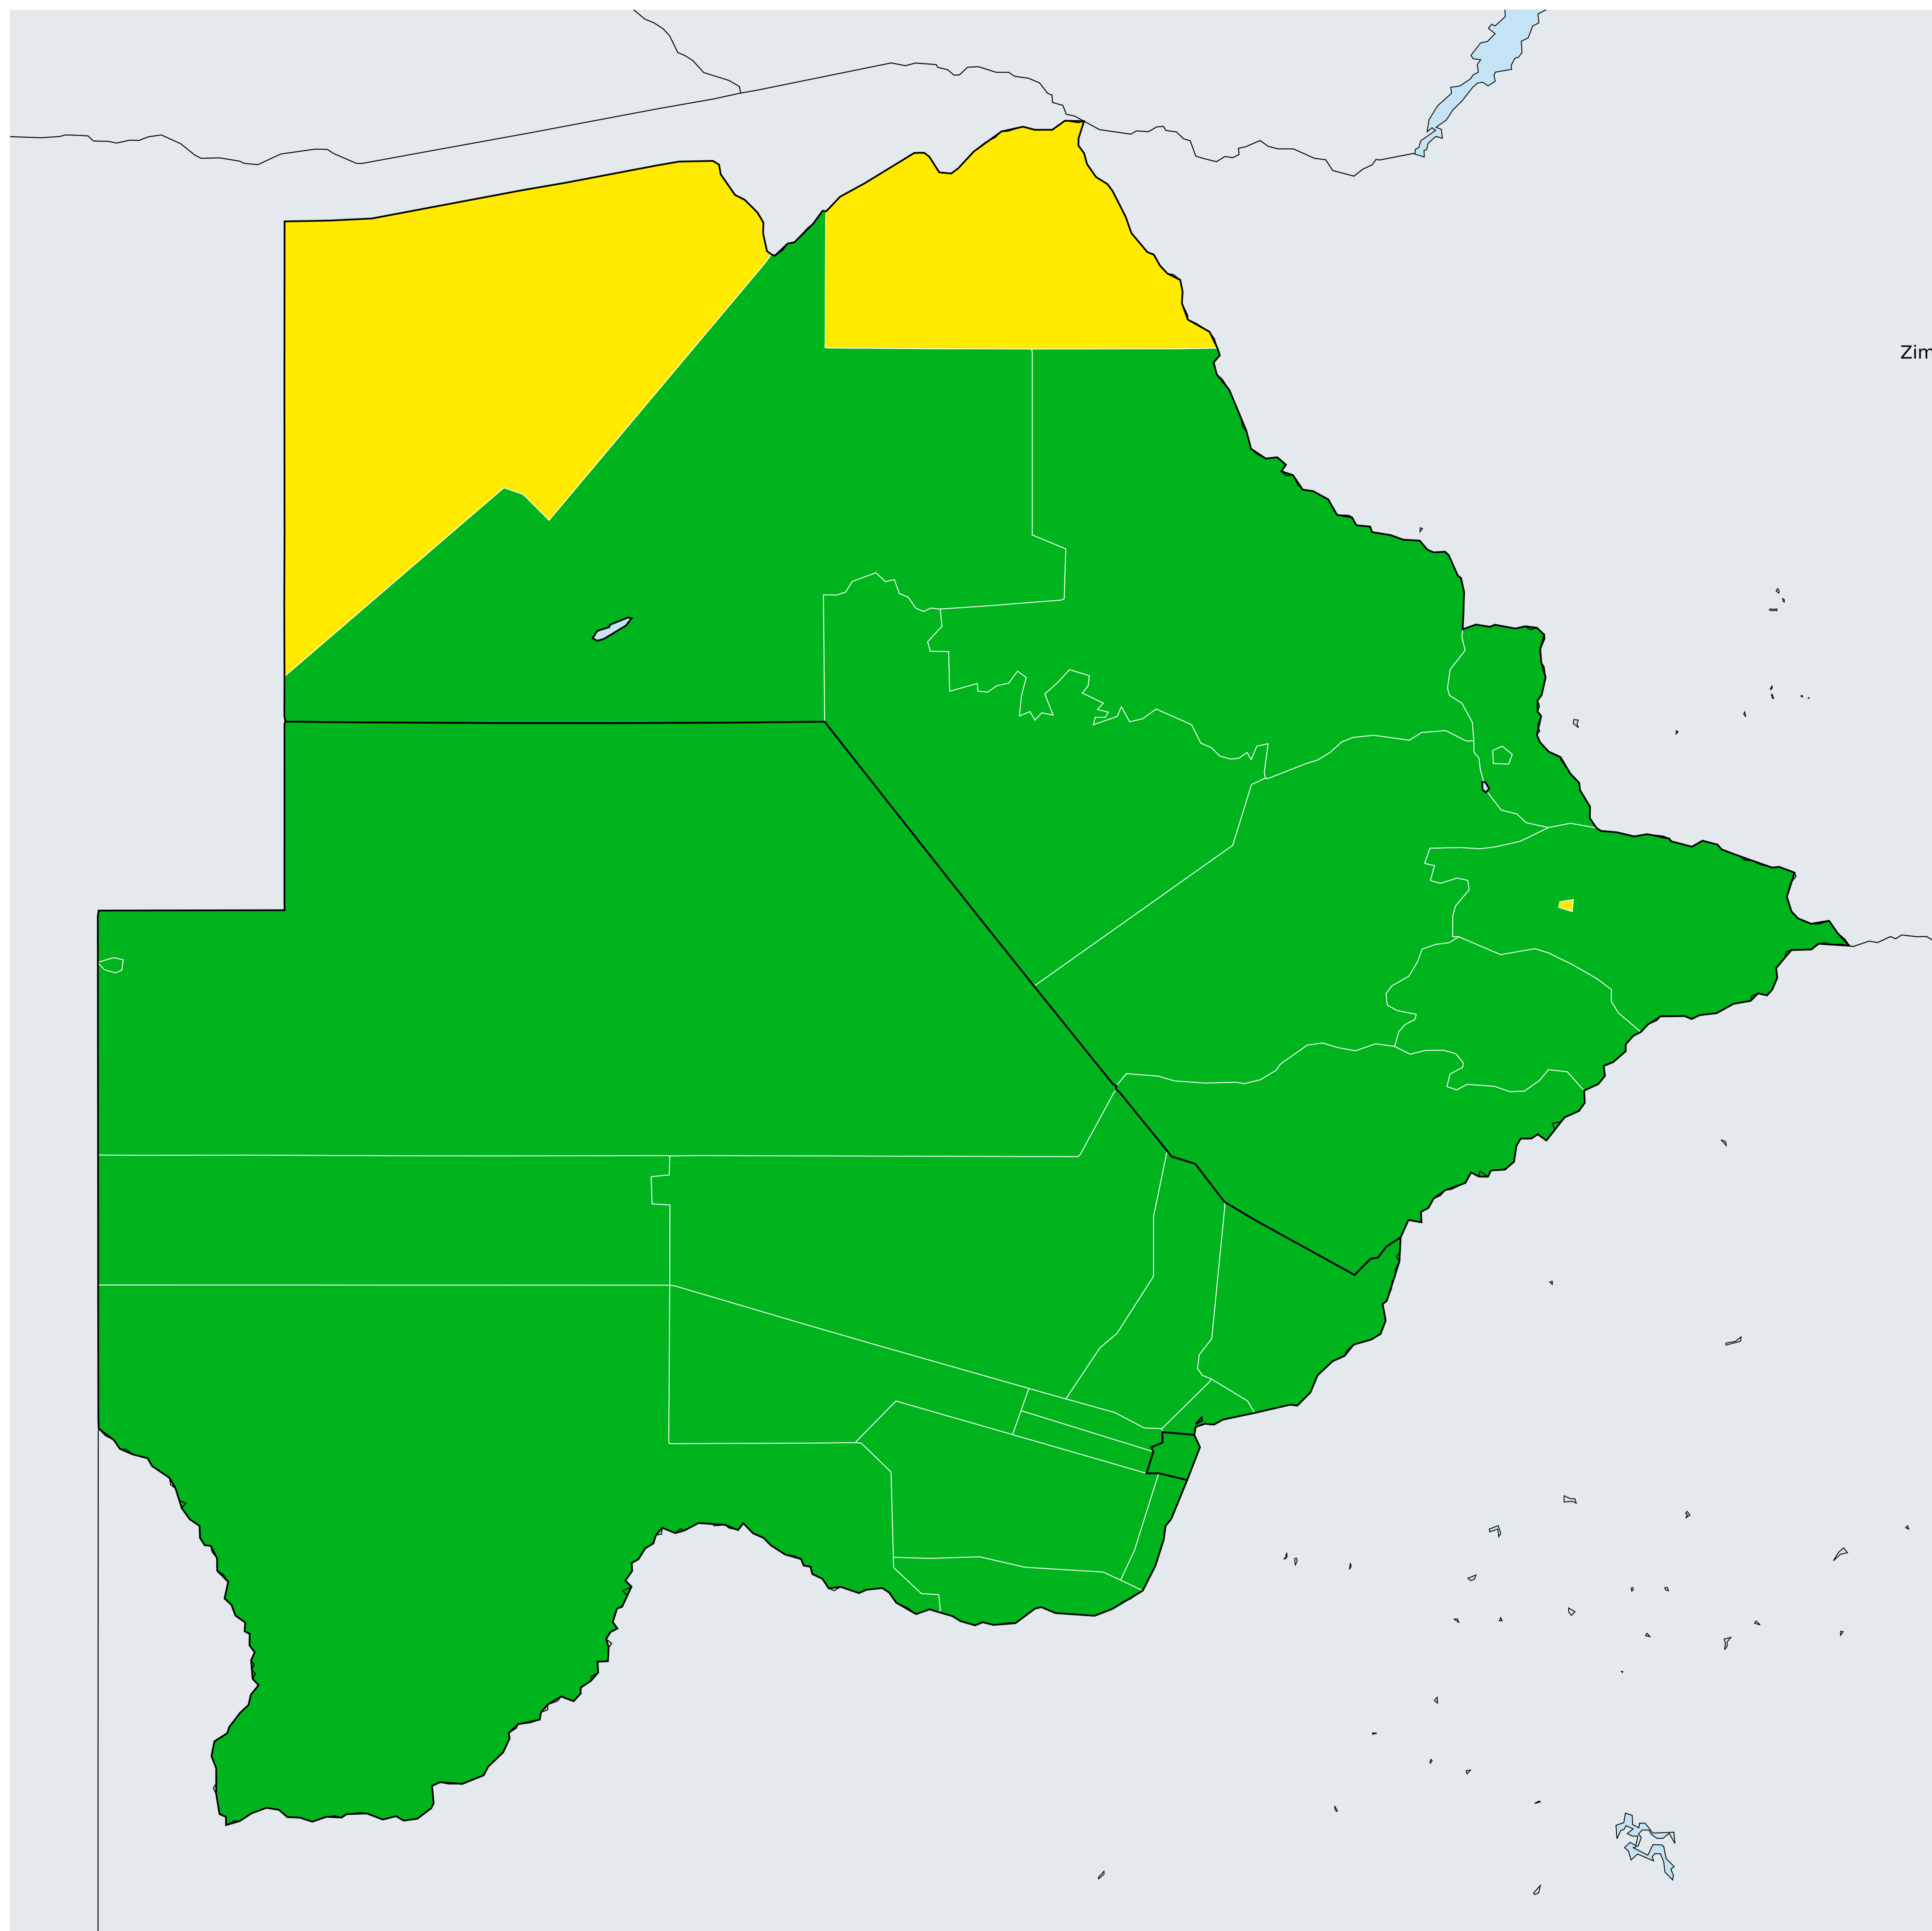

Botswana (2021)

Geographic coverage - SAC MDA/PC coverage of Soil-transmitted helminthiasis

600 KM

Boundaries, names and designations used here do not imply expression of WHO opinion concerning the legal status of any country, territory or area, or of its authorities, or concerning delimitation of frontiers or boundaries. Dotted / dashed lines represent approximate border lines for which there may not yet be full agreement.

Soil-transmitted helminthiasis > MDA/PC coverage > Geographic coverage - SAC

- Endemicity unknown
- PC not required
- PC delivered
- PC not delivered - Moderate endemicity
- PC not delivered - High endemicity
- No data available