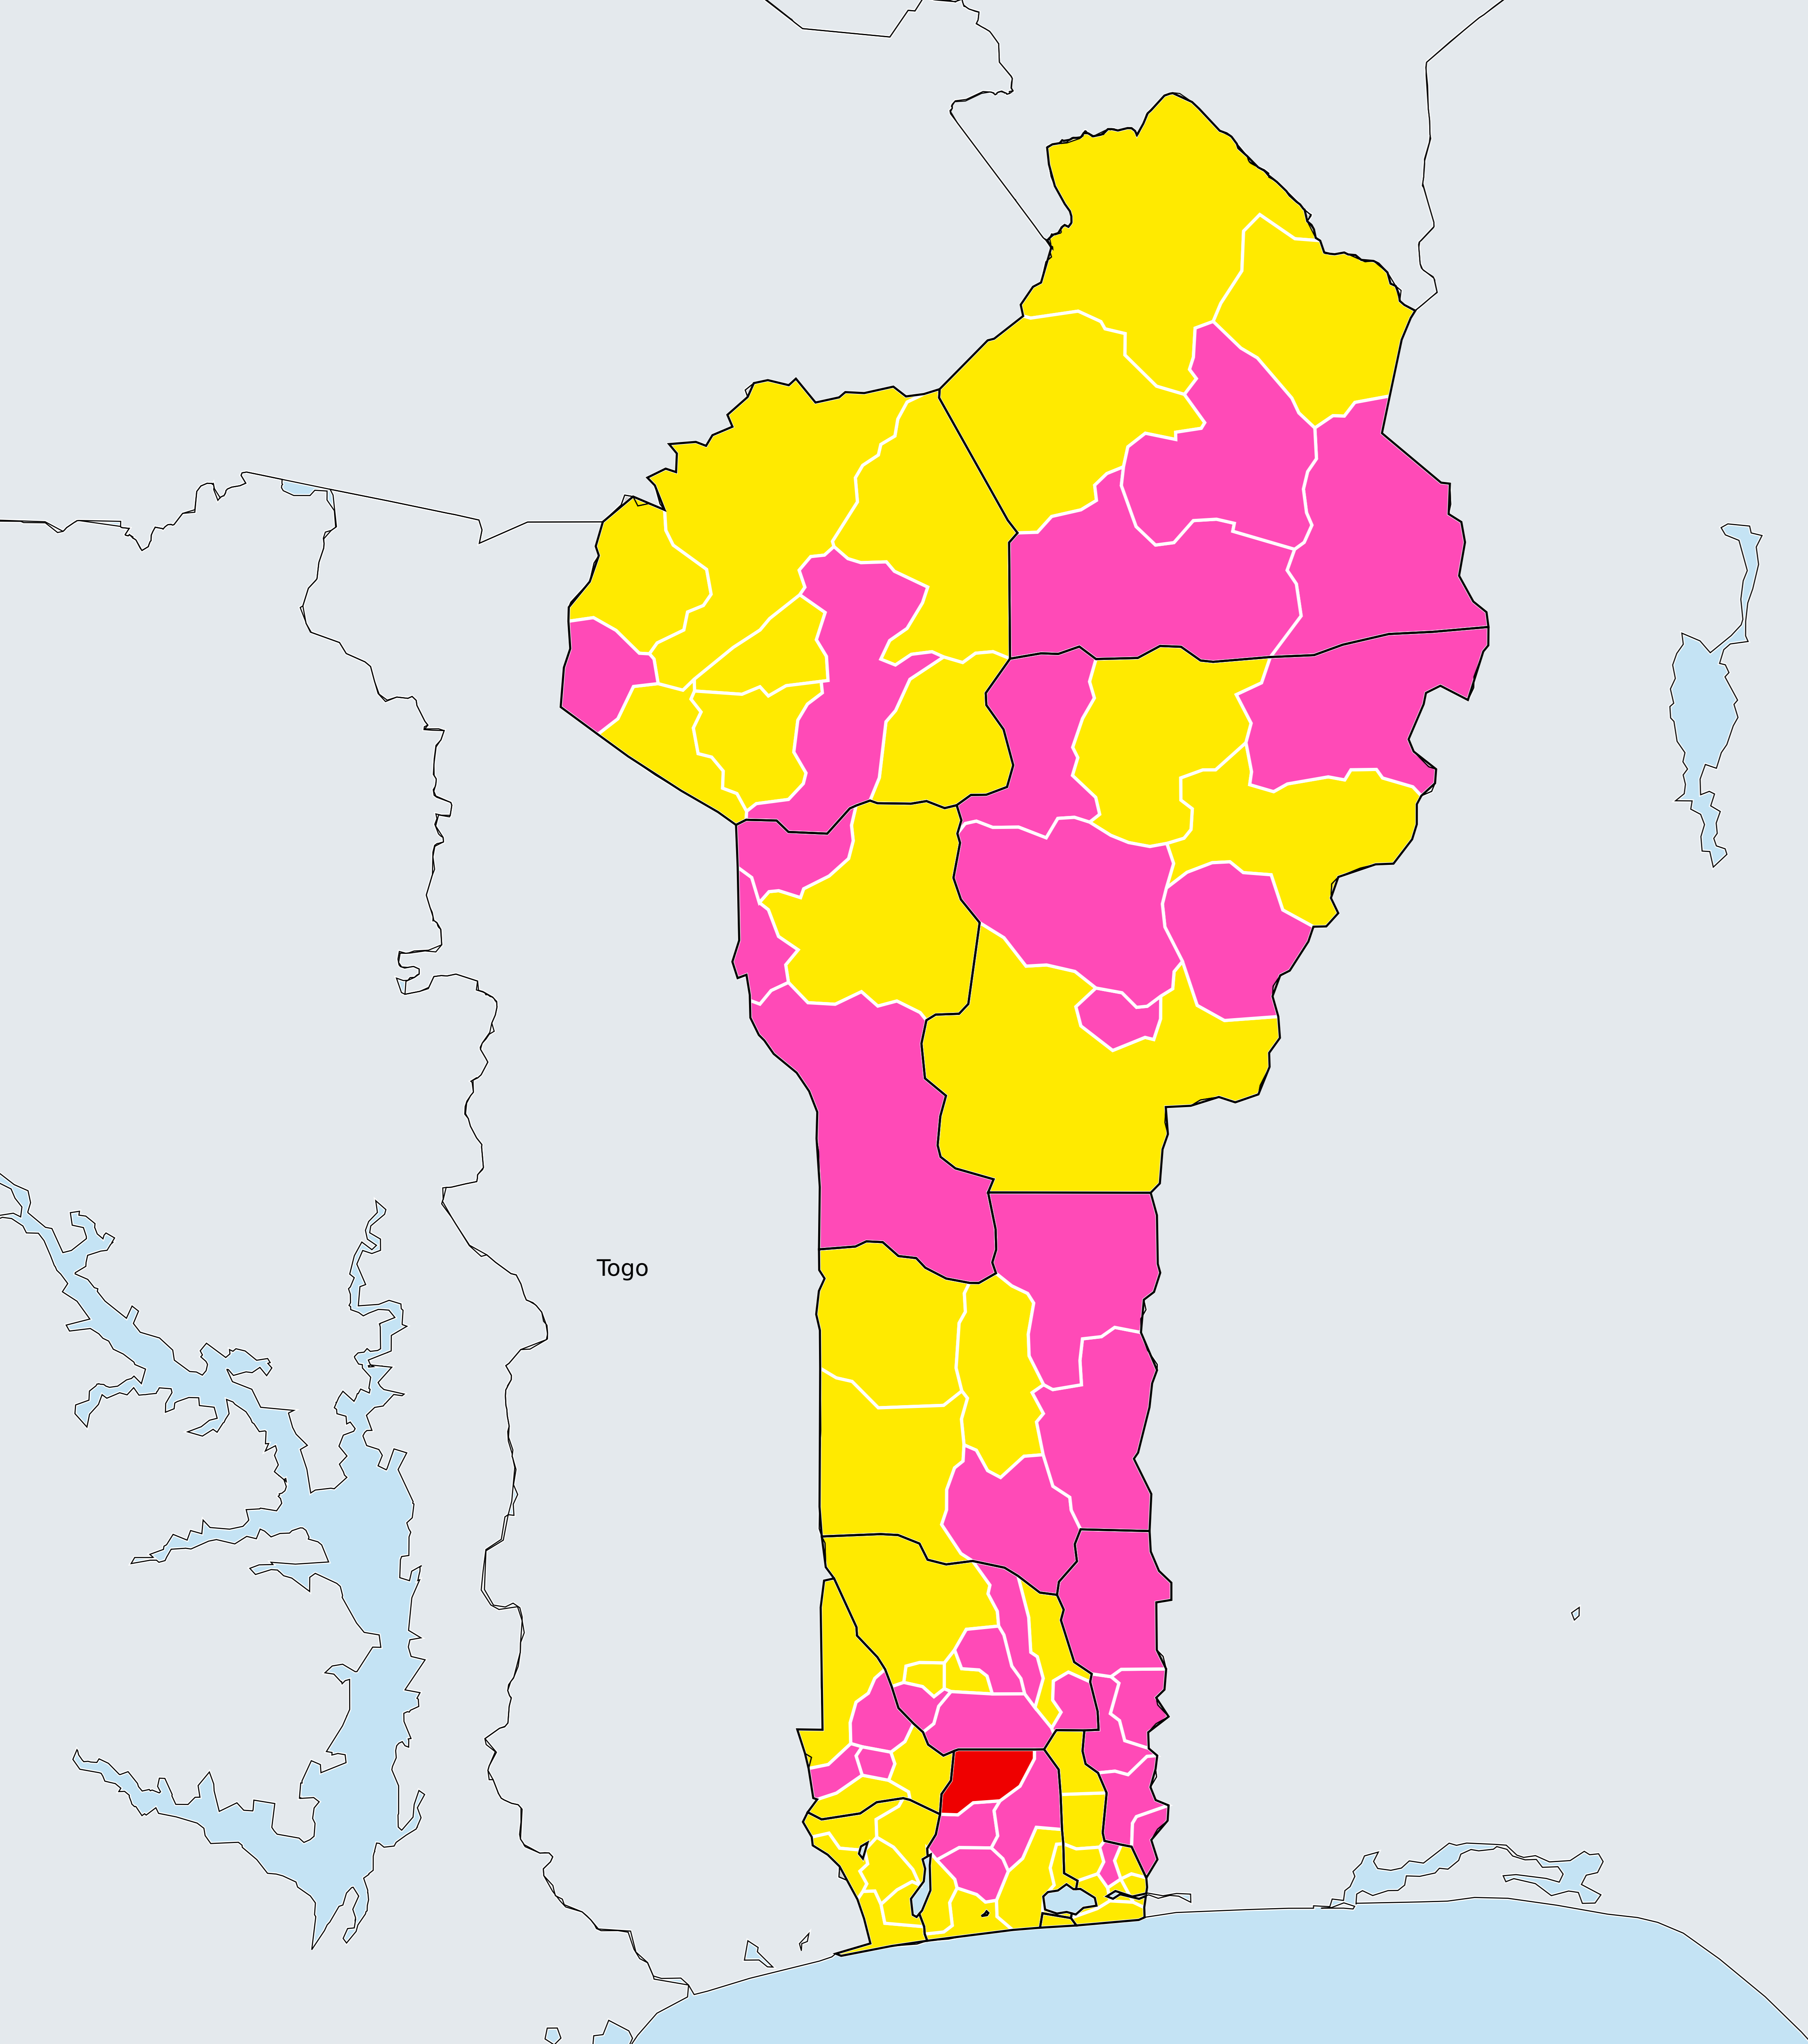

Benin (2022)

Status of Soil-transmitted helminthiasis Elimination

Soil-transmitted helminthiasis > Endemicity

Boundaries, names and designations used here do not imply expression of WHO opinion concerning the legal status of any country, territory or area, or of its authorities, or concerning delimitation of frontiers or boundaries. Dotted / dashed lines represent approximate border lines for which there may not yet be full agreement.

Data Source:

Data provided by health ministries to ESPEN through WHO reporting processes. All reasonable precautions have been taken to verify this information

Copyright 2024 WHO. All rights reserved. Generated 23 January 2024

400 KM