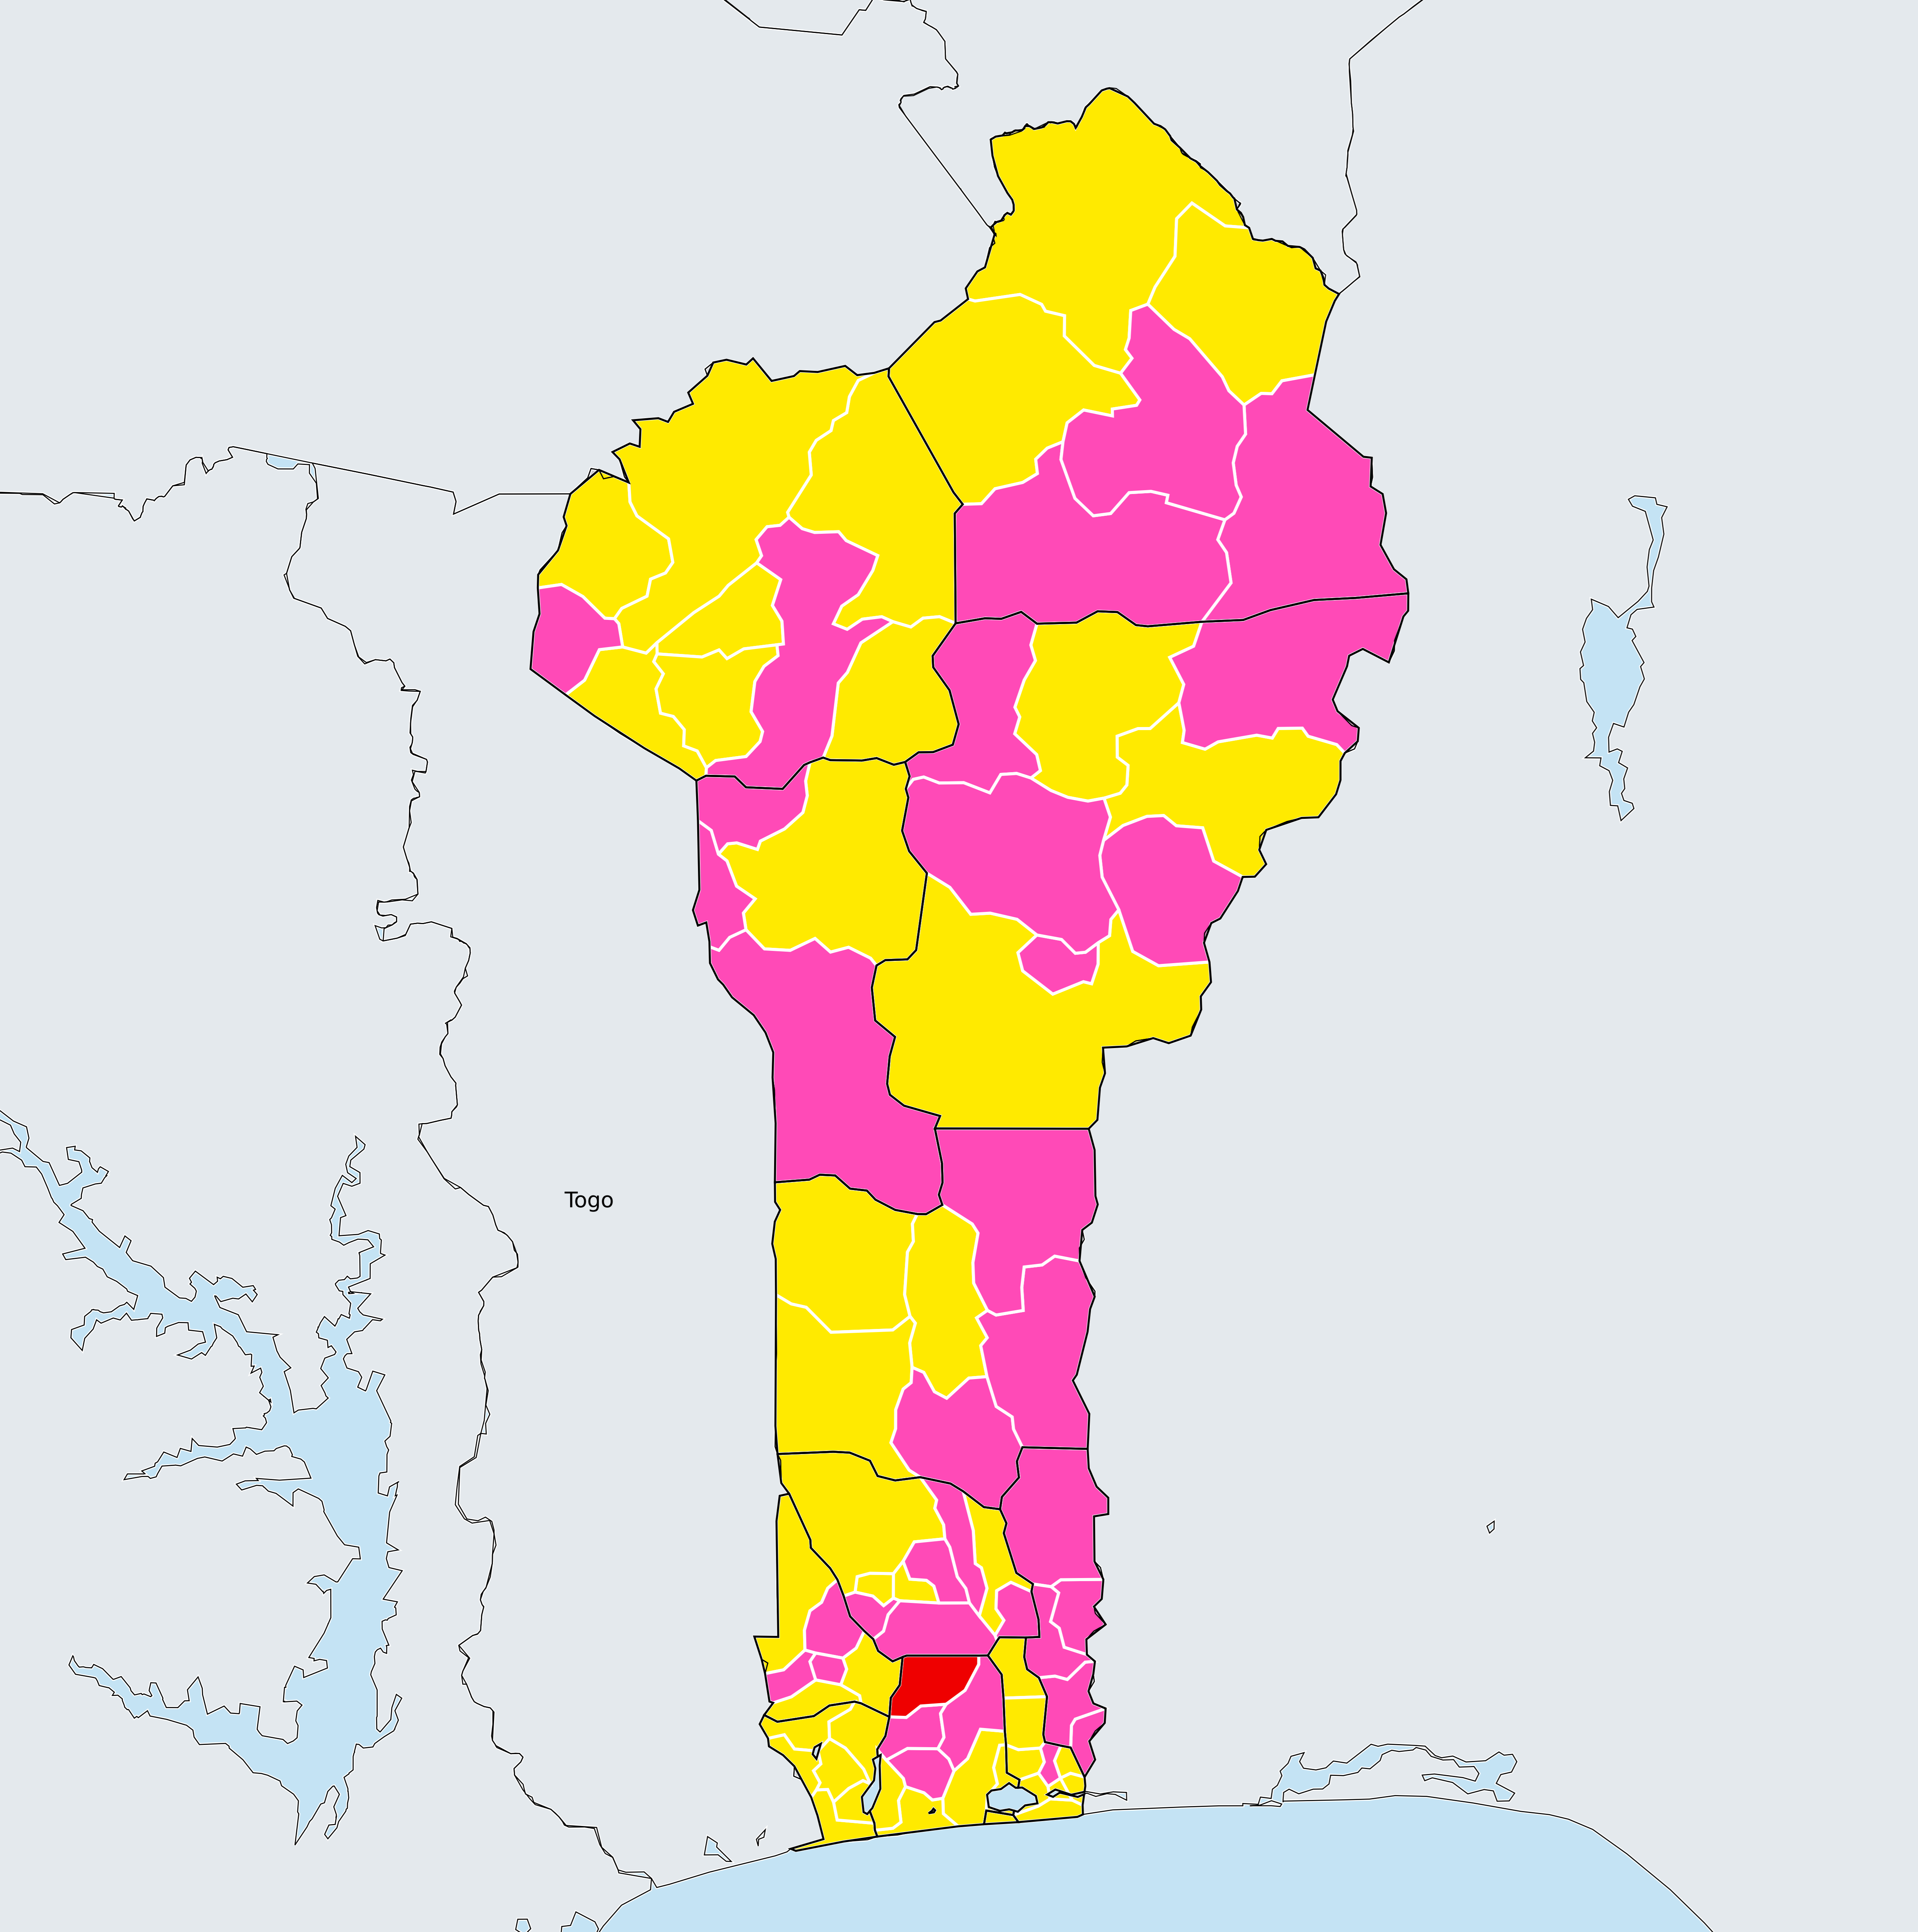

Benin (2021)

Status of Soil-transmitted helminthiasis Elimination

Soil-transmitted helminthiasis > Endemicity

Boundaries, names and designations used here do not imply expression of WHO opinion concerning the legal status of any country, territory or area, or of its authorities, or concerning delimitation of frontiers or boundaries. Dotted / dashed lines represent approximate border lines for which there may not yet be full agreement.

Data Source:

Data provided by health ministries to ESPEN through WHO reporting processes. All reasonable precautions have been taken to verify this information

Copyright 2023 WHO. All rights reserved. Generated 17 September 2023