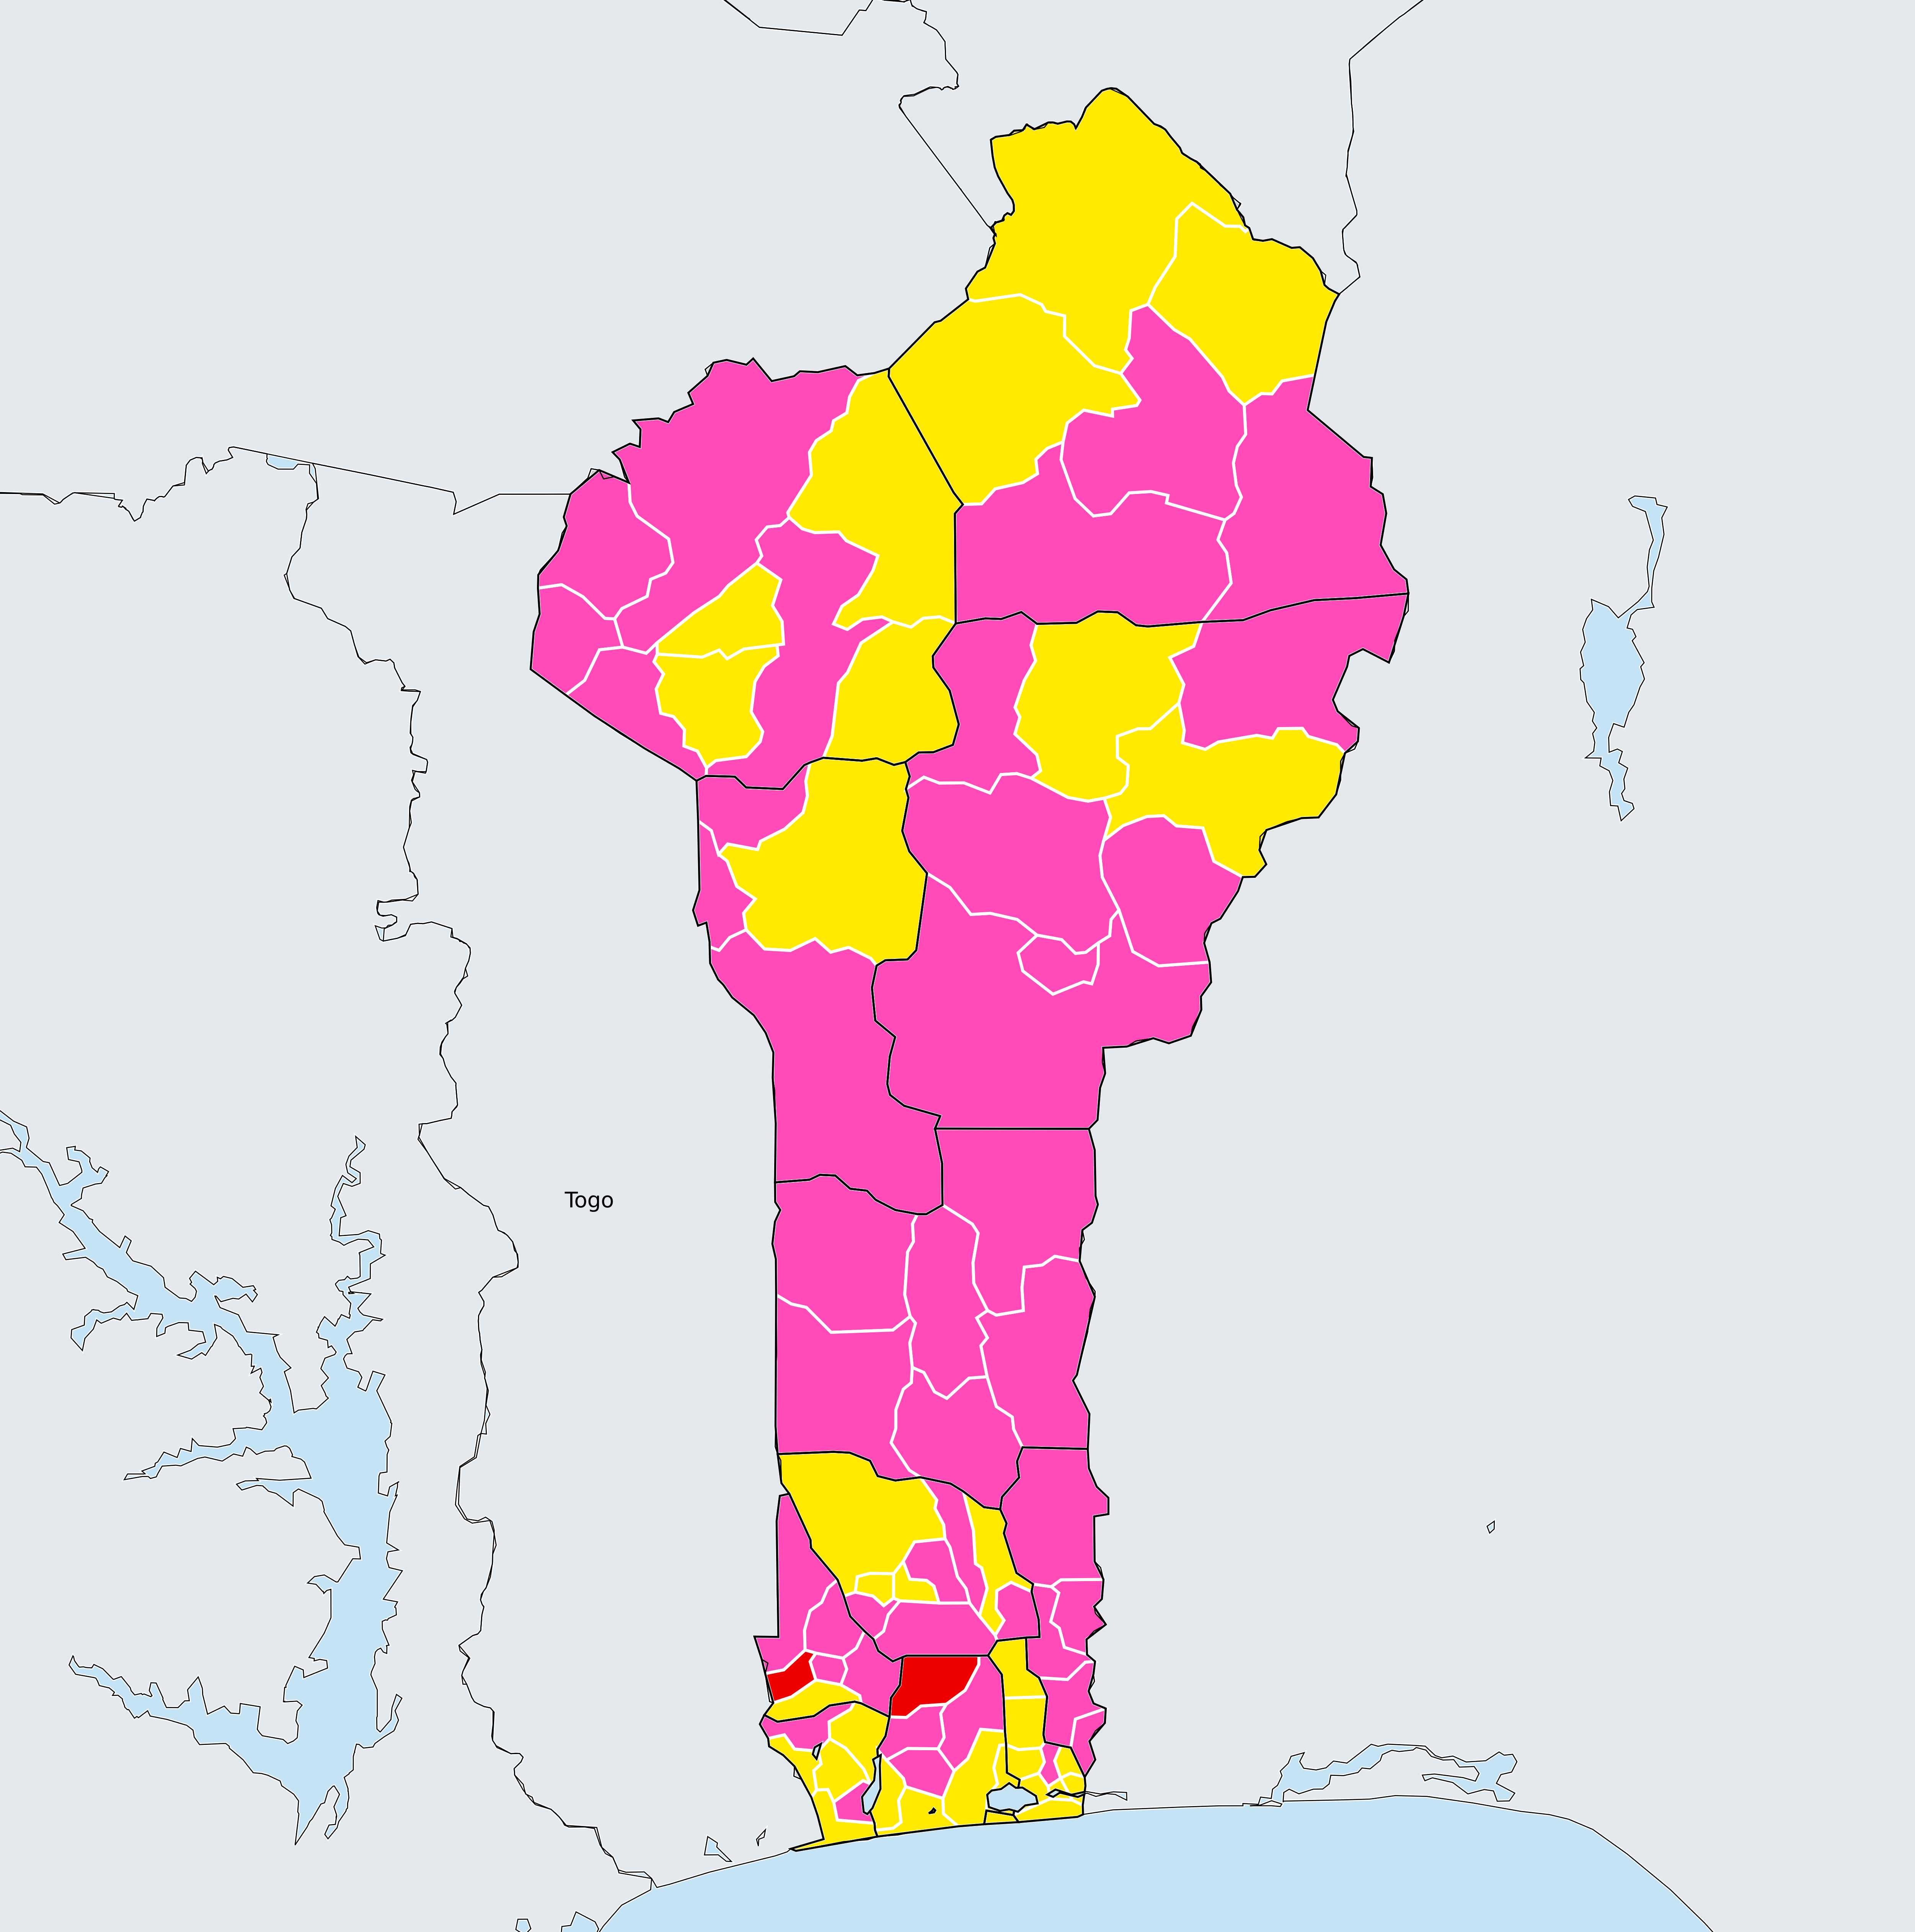

# Benin (2017)

## Status of Soil-transmitted helminthiasis Elimination

### Soil-transmitted helminthiasis > Endemicity

Boundaries, names and designations used here do not imply expression of WHO opinion concerning the legal status of any country, territory or area, or of its authorities, or concerning delimitation of frontiers or boundaries. Dotted / dashed lines represent approximate border lines for which there may not yet be full agreement.

Togo

400 KM